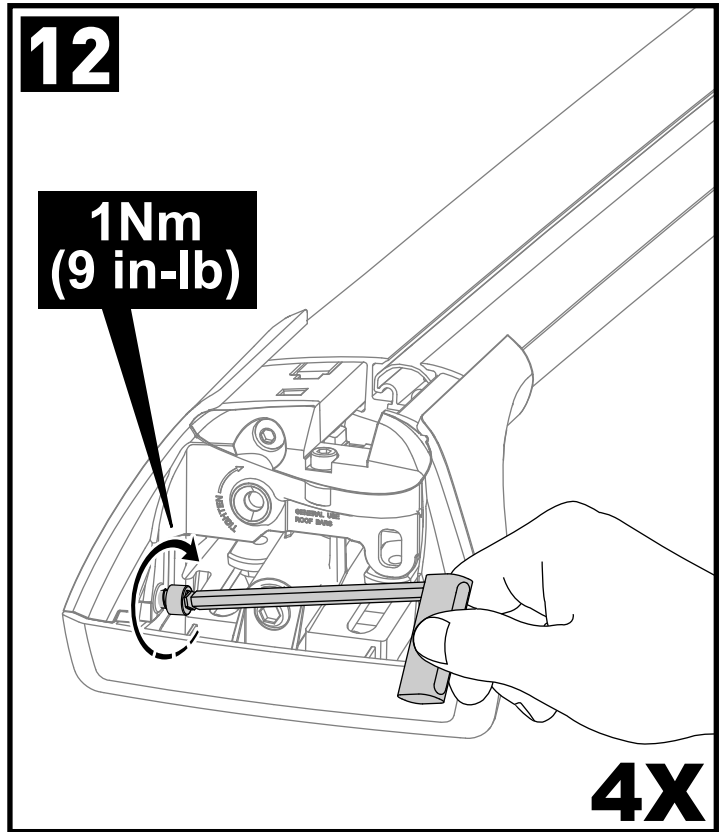

Square Bar/P-Bar (P)

K669

1.1 kg (2.5 lbs.)

14

2X

15

4X

16

4X

17

4X

18

3Nm
(27 in-lb)

4X

19

F