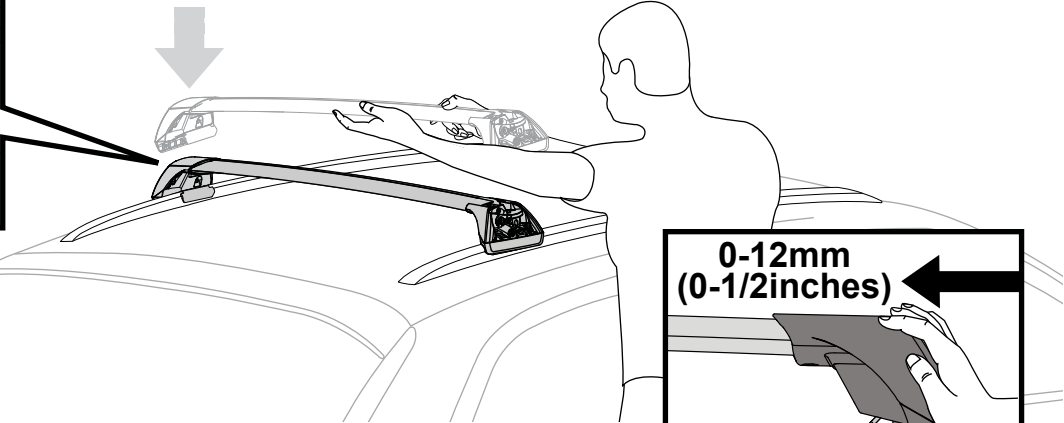

Square Bar/P-Bar (P)

K669

1.1 kg (2.5 lbs.)

14

2X

15

4X

16