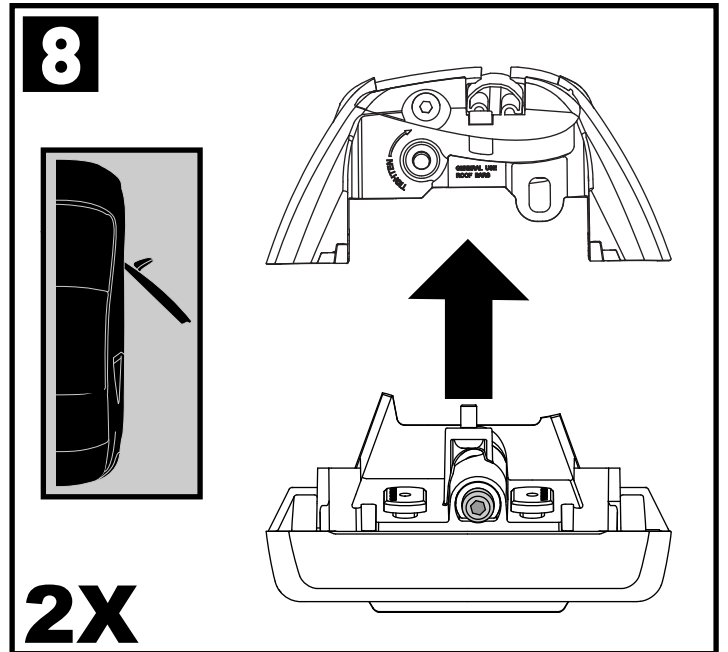

Square Bar/P-Bar (P)

K669

1.1 kg (2.5 lbs.)

14

2X

15

4X

16

4X

17

4X

18

3Nm
(27 in-lb)

4X

19

F