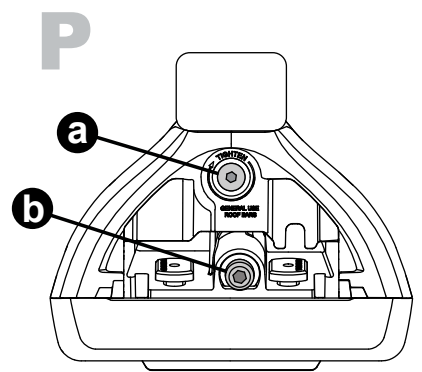

CONTENTS • CONTENUTO • CONTENIDO • INHALT • CONTENUTI

X2

X2

X1

X8

Flush Bar (F)

Through Bar (T)

Heavy Duty Bar (HD)

Square Bar/P-Bar (P)

K669

1.1 kg (2.5 lbs.)

14

2X

15

4X

16

4X

17

4X

18

3Nm
(27 in-lb)

4X

19

F