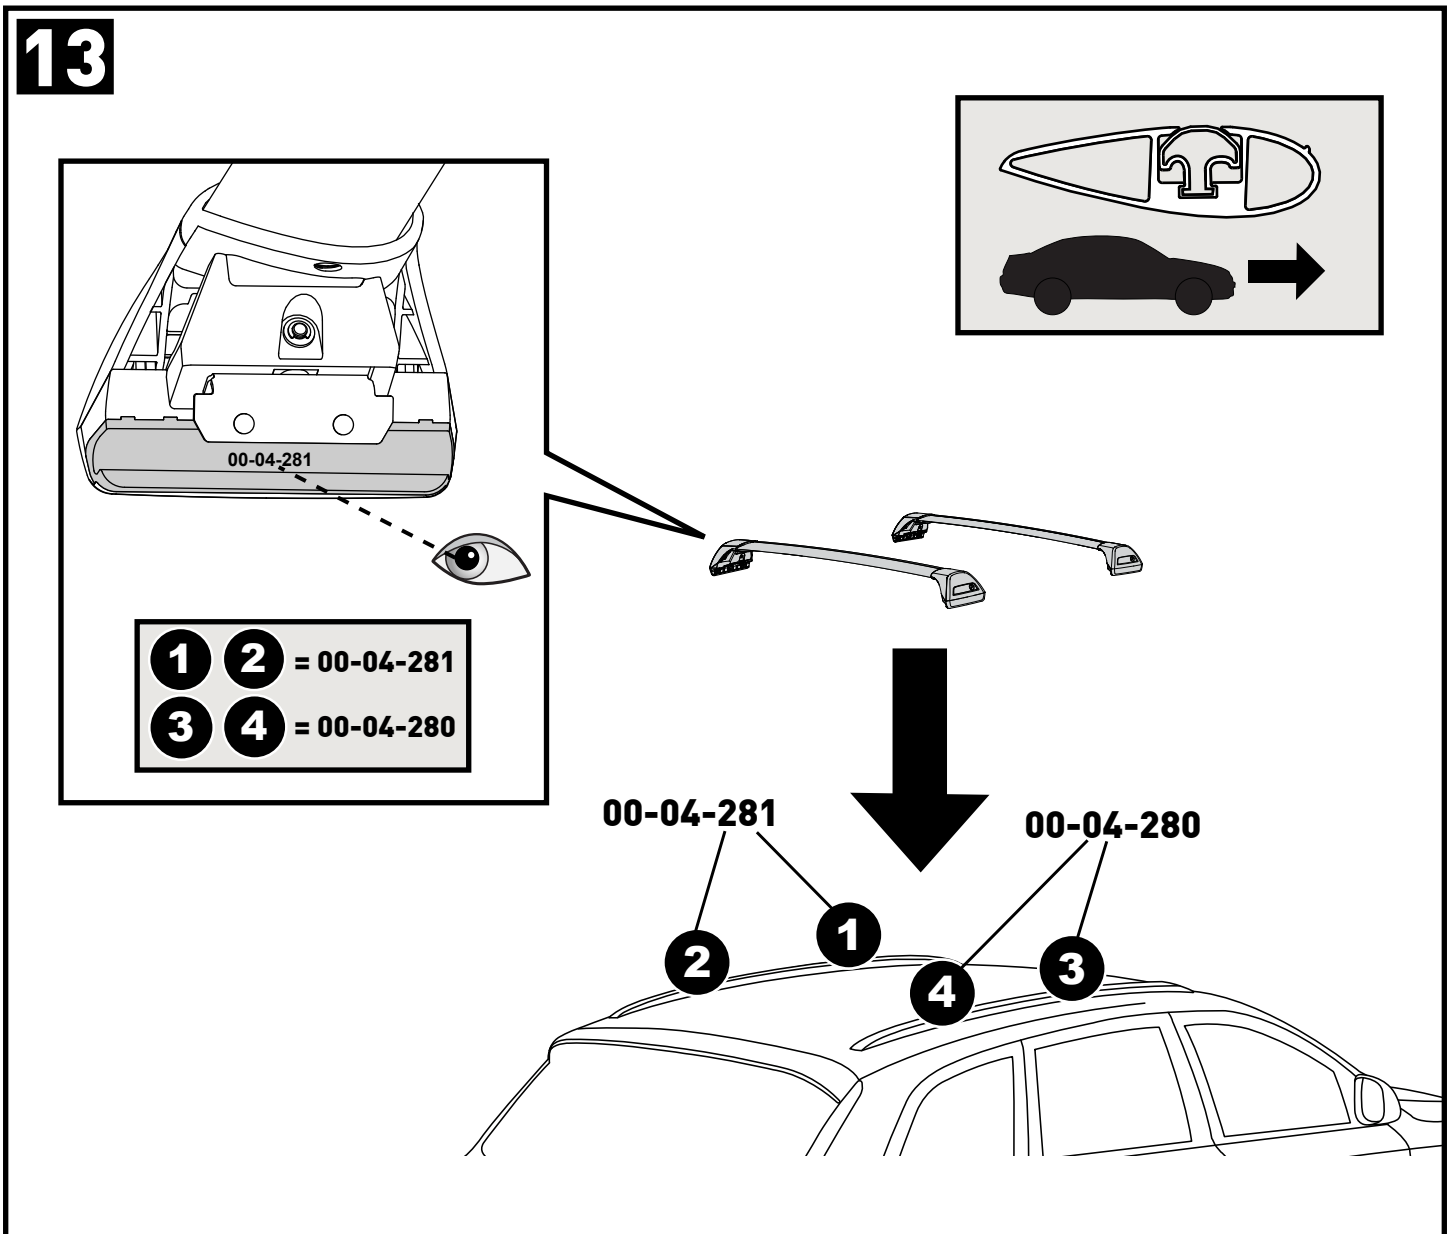

Square Bar/P-Bar (P)

K669

1.1 kg (2.5 lbs.)

14

2X

15

4X

16

4X

17

4X

18

3Nm
(27 in-lb)

4X

19

F