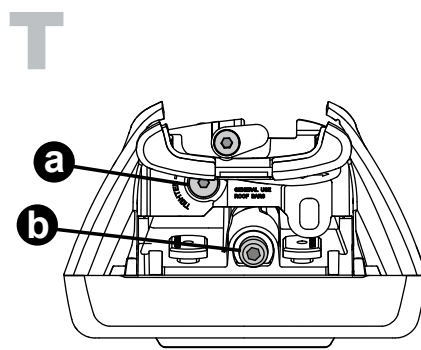

CONTENTS • CONTENUTO • CONTENIDO • INHALT • CONTENUTI

X2

X2

X1

X8

Flush Bar (F)

Through Bar (T)

Heavy Duty Bar (HD)

Square Bar/P-Bar (P)

K669

1.1 kg (2.5 lbs.)

14

2X

15

4X

16

4X

17

4X

18

3Nm
(27 in-lb)

4X

19

F