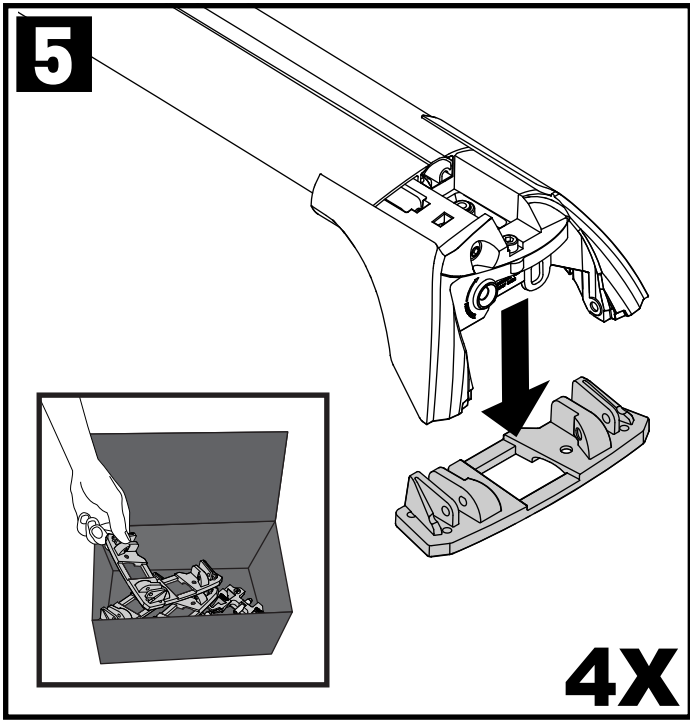

Square Bar/P-Bar (P)

K669

1.1 kg (2.5 lbs.)

14

2X

15

4X

16

4X

17

4X

18

3Nm
(27 in-lb)

4X

19

F