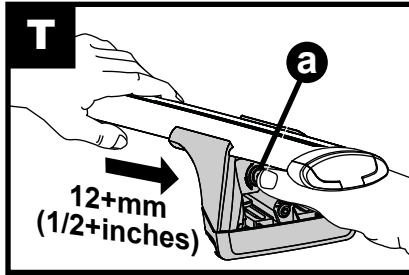

Square Bar/P-Bar (P)

K669

1.1 kg (2.5 lbs.)

14

2X

15

4X

16

4X

17

4X

18

3Nm
(27 in-lb)

4X

19

F