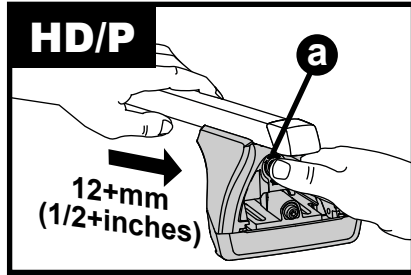

Square Bar/P-Bar (P)

K669

1.1 kg (2.5 lbs.)

14

2X

15

4X

16