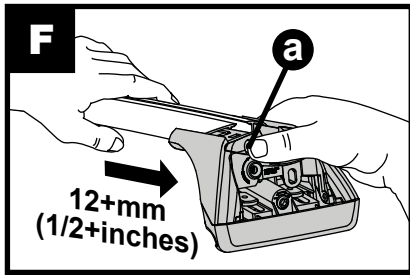

Square Bar/P-Bar (P)

K669

1.1 kg (2.5 lbs.)

14

2X

15

4X

16

4X

17

4X

18

3Nm
(27 in-lb)

4X

19

F