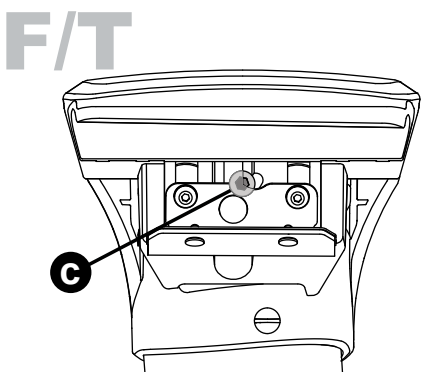

CONTENTS • CONTENUTO • CONTENIDO • INHALT • CONTENUTI

X2

X2

X1

X8

Flush Bar (F)

Through Bar (T)

Heavy Duty Bar (HD)

Square Bar/P-Bar (P)

K669

1.1 kg (2.5 lbs.)

14

2X

15

4X

16