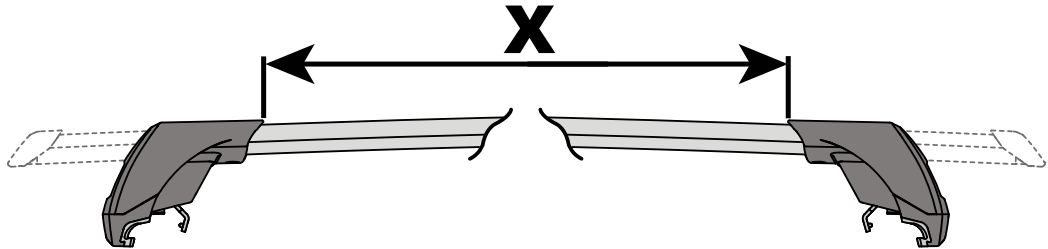

K669	X₁	X₂
A4 08-15	903mm/35 1/2"	860mm/33 7/8"
A6 05-10	915mm/36 "	900mm/35 3/8"
A4 15-+	900mm/35 3/8"	850mm/33 1/2"

F

T

HD

P

**Record Height Here.
Noter la hauteur ici.
Escriba aquí la altura.
Hier Größe eintragen.
Annotate qui l'altezza.**