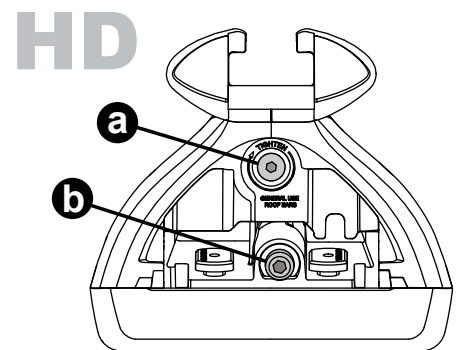

CONTENTS • CONTENUTO • CONTENIDO • INHALT • CONTENUTI

X2

X2

X1

X8

Flush Bar (F)

Through Bar (T)

Heavy Duty Bar (HD)

Square Bar/P-Bar (P)

K669

1.1 kg (2.5 lbs.)

14

2X

15

4X

16

4X

17

4X

18

3Nm
(27 in-lb)

4X

19

F