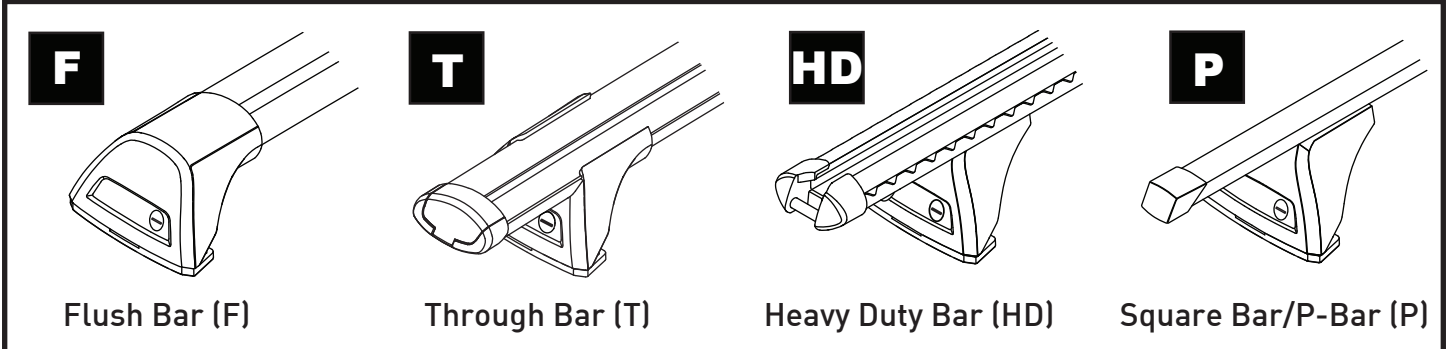

CONTENTS • CONTENUTO • CONTENIDO • INHALT • CONTENUTI