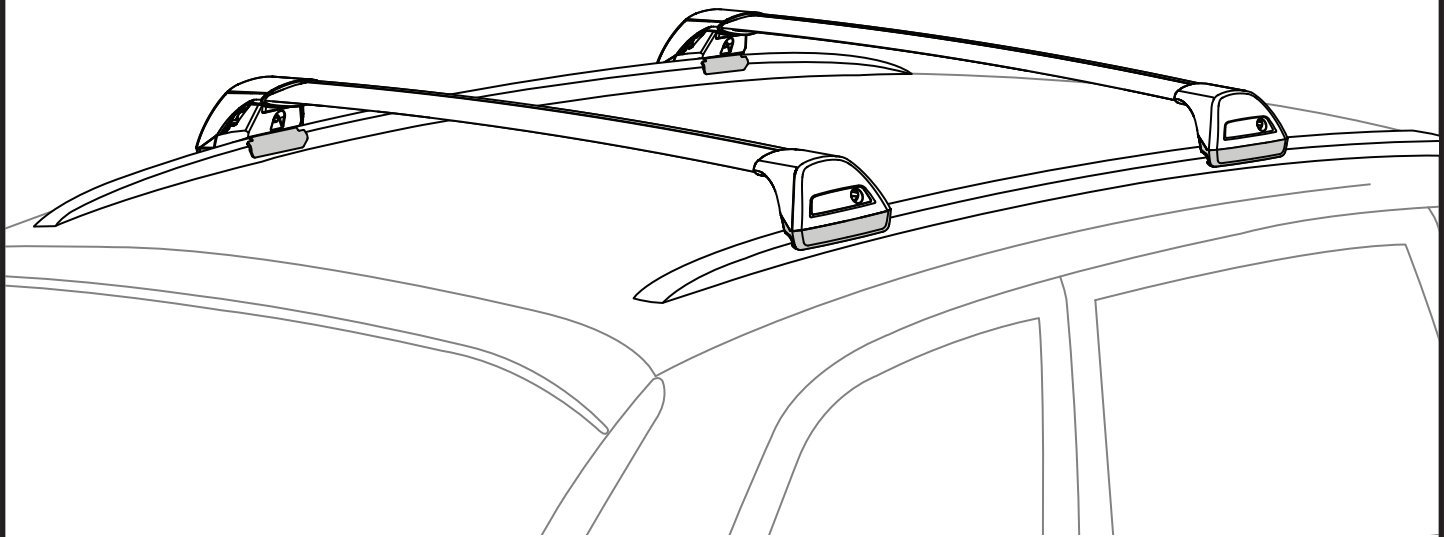

# Fitting Kit

MAX kg (lb)			
		<b>F</b> 	<b>T</b>  <b>HD</b>  <b>P</b> 
Kia Sportage, Steel Roof, 5dr SUV 2016+	AU, NZ, EU, ZA, CN	100 kg (220 lb)	
Kia Sportage, Glass Roof, 5dr SUV 2016+	AU, NZ, EU, ZA, CN	75 kg (165 lb)	