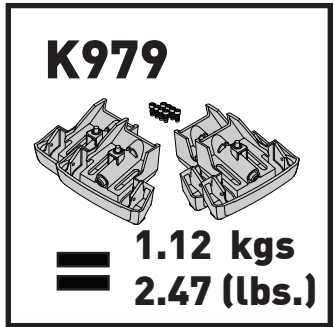

CONTENTS • CONTENUTO • CONTENIDO • INHALT • CONTENUTI