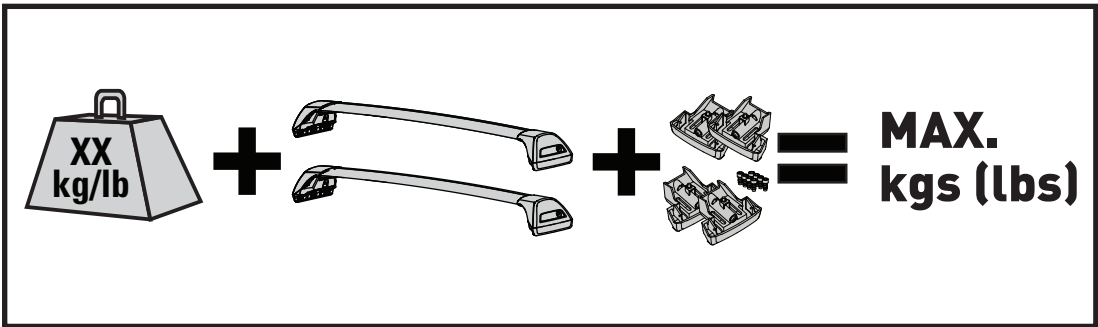

CONTENTS • CONTENUTO • CONTENIDO • INHALT • CONTENUTI