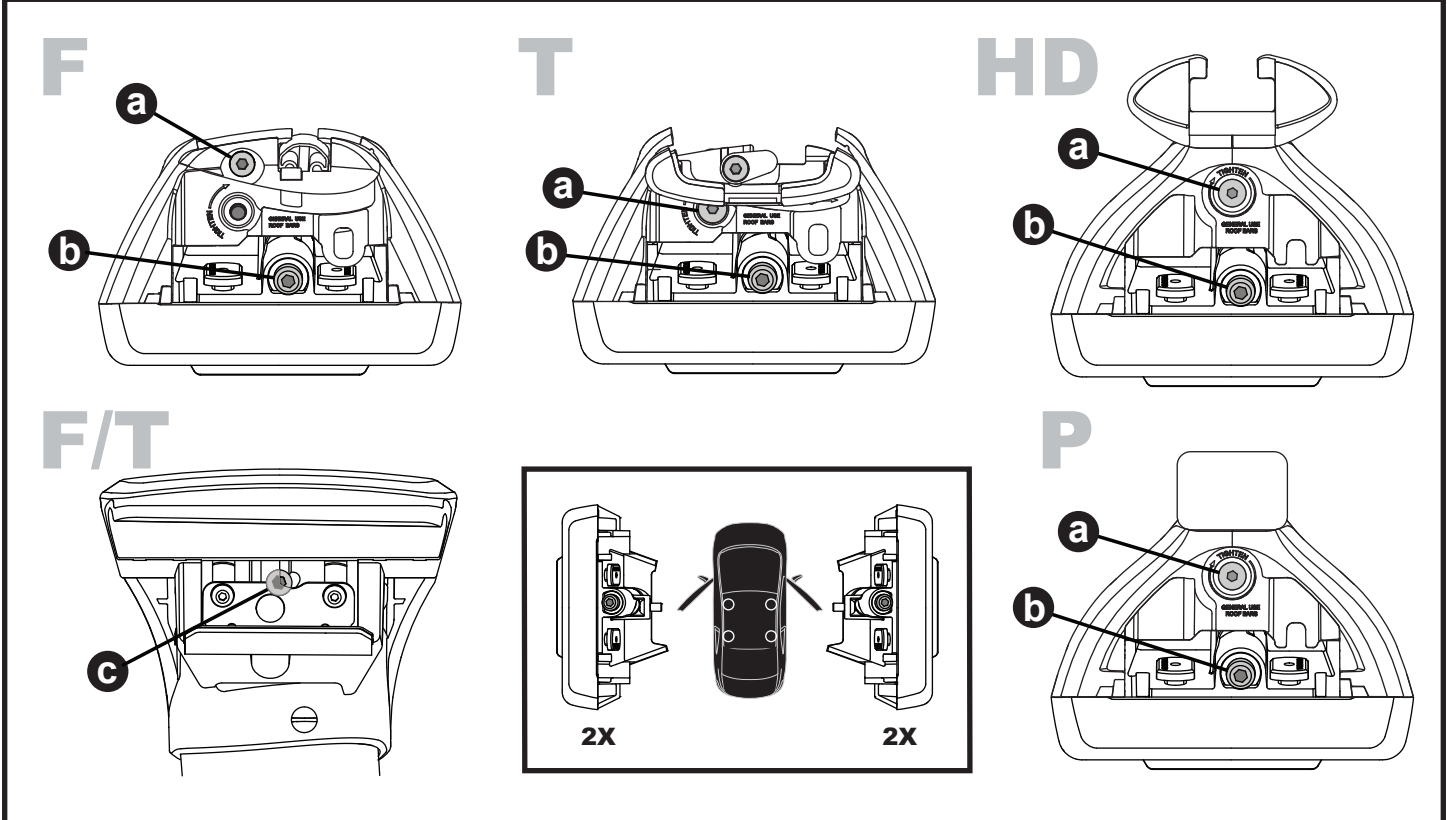

CONTENTS • CONTENUTO • CONTENIDO • INHALT • CONTENUTI