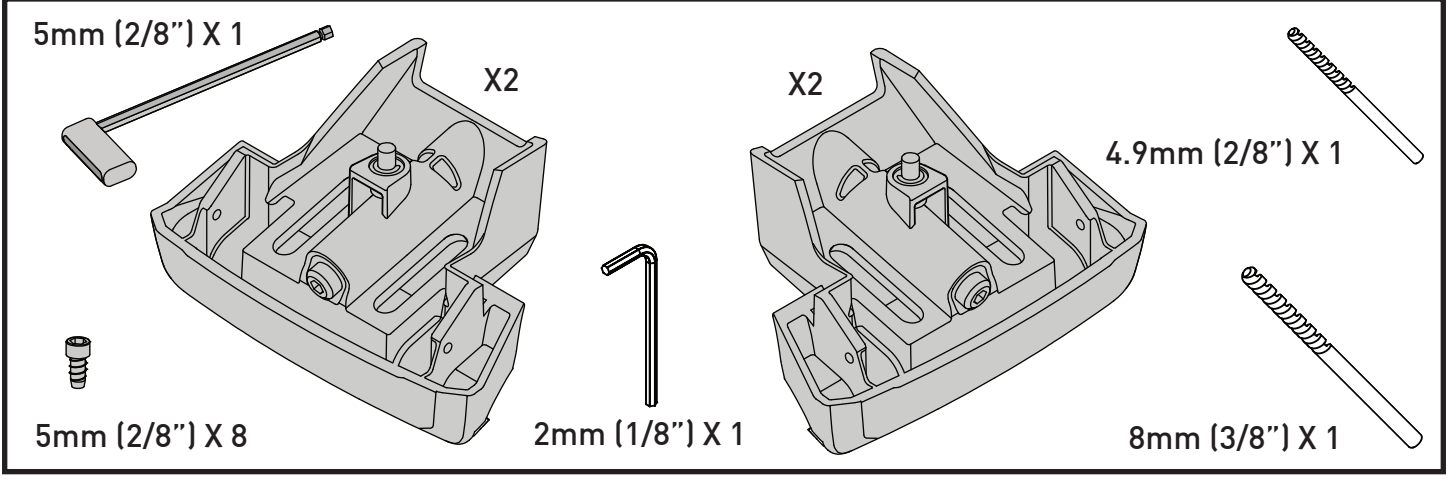

CONTENTS • CONTENUTO • CONTENIDO • INHALT • CONTENUTI