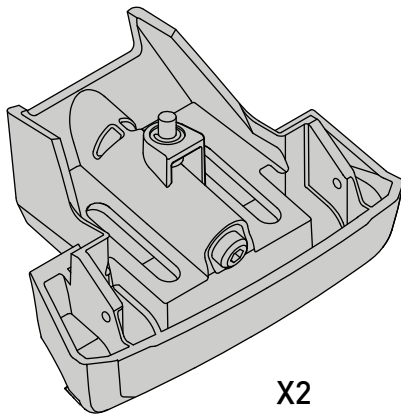

X2

X2

X1

X8

Flush Bar (F)

Through Bar (T)

Heavy Duty Bar (HD)

Square Bar/P-Bar (P)

K638

1.1 kg (2.5 lbs.)

14

2X

15

16

17

18