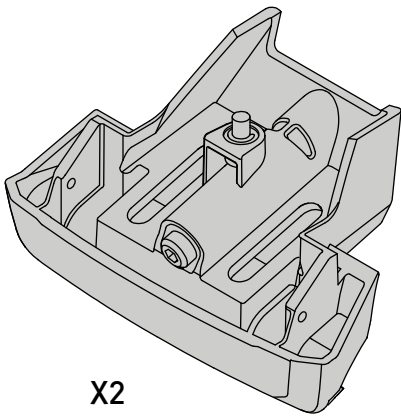

X2

X2

X1

X8

Flush Bar (F)

Through Bar (T)

Heavy Duty Bar (HD)

Square Bar/P-Bar (P)

K638

1.1 kg (2.5 lbs.)

14

2X

15

16

17

18