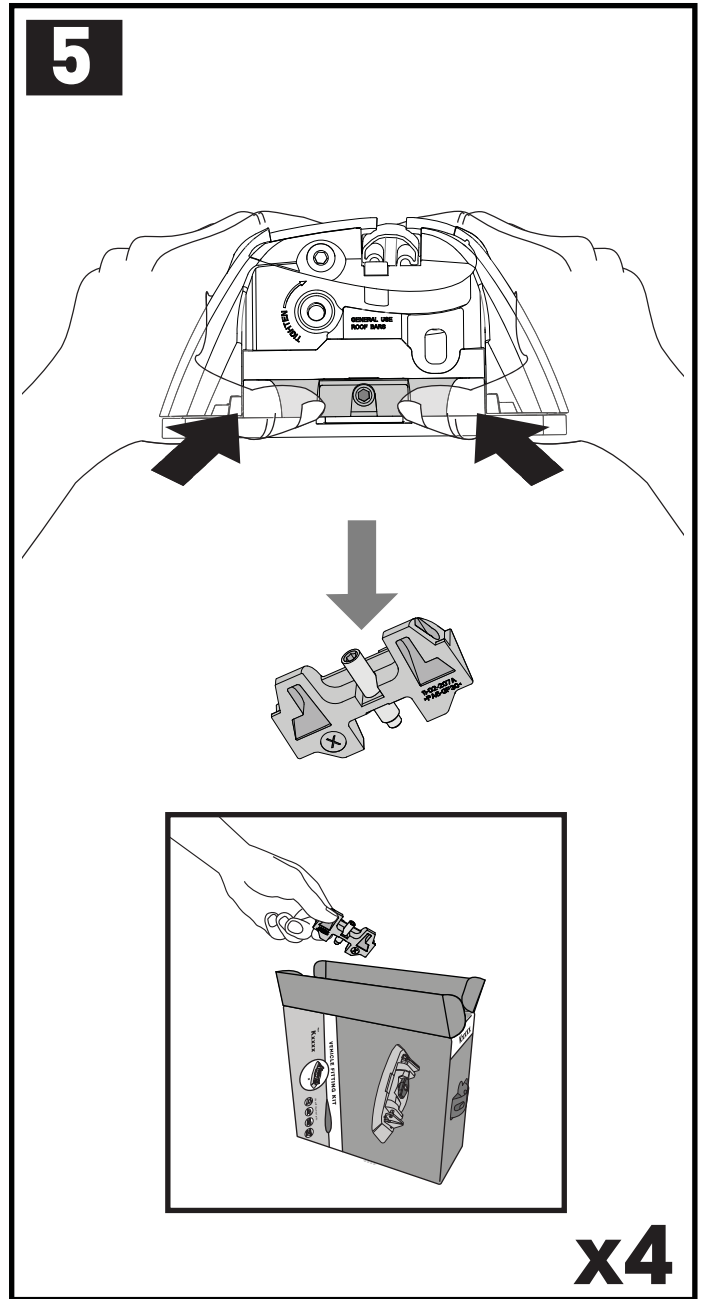

F/T

x10

a

x4

3

		1	2
Holden Colorado Crew Cab LT/LTZ, 4dr Ute 12 - Aug 16	AU, NZ	X = 905mm (35 5/8")	X = 885mm (34 7/8")
Holden Colorado Crew Cab LTZ, 4dr Ute Sep 16+	AU, NZ	X = 905mm (35 5/8")	X = 885mm (34 7/8")
Chevrolet Colorado Crew Cab LT/LTZ, 4dr Ute 13+	EU	X = 905mm (35 5/8")	X = 885mm (34 7/8")
Isuzu D-Max Eiger, 4dr Ute 12-Apr 17	EU	X = 905mm (35 5/8")	X = 885mm (34 7/8")
Isuzu D-Max Eiger/Yukon 4dr Ute 17+	EU	X = 910mm (35 7/8")	X = 895mm (35 1/4")
Isuzu D-Max LS Crew Cab, 4dr Ute 12-Apr 17	AU	X = 905mm (35 5/8")	X = 885mm (34 7/8")
Isuzu D-Max LS Crew Cab, 4dr Ute May 17+	AU, NZ	X = 910mm (35 7/8")	X = 895mm (35 1/4")
Isuzu D-Max LS Double Cab, 4dr Ute 12-Apr 17	NZ	X = 905mm (35 5/8")	X = 885mm (34 7/8")
Isuzu D-Max Yukon, 4dr Ute 12-Apr 17	EU	X = 905mm (35 5/8")	X = 885mm (34 7/8")
Isuzu KB Double Cab, 4dr Ute 13-Apr 17	ZA	X = 905mm (35 5/8")	X = 885mm (34 7/8")
Isuzu KB LX Double Cab, 4dr Ute May 17+	ZA	X = 910mm (35 7/8")	X = 895mm (35 1/4")