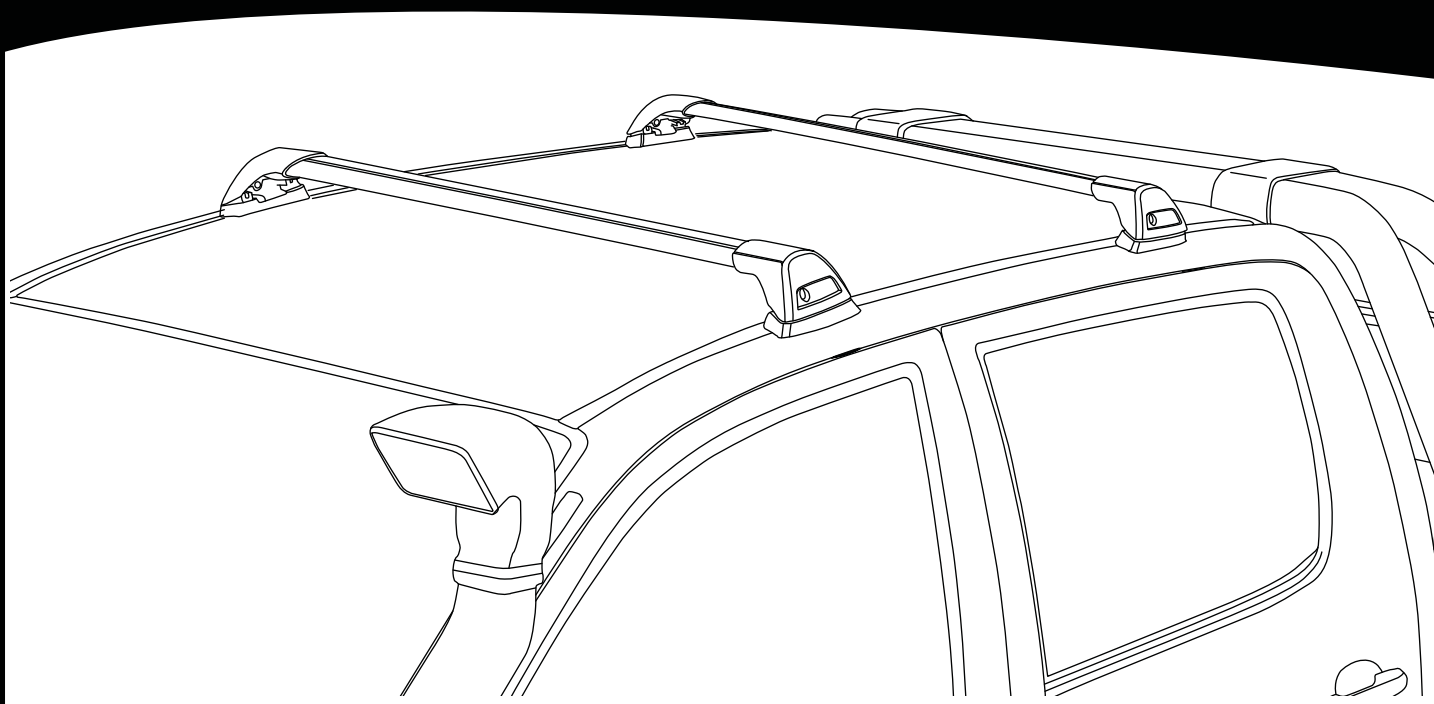

K671

Fitting Kit

CAUTION: Professional installation recommended • **ACHTUNG:** Installation nur durch qualifizierten Fachmann • **PRECAUCIÓN:** Sólo instalación profesional • **ATTENTION :** Installation professionnelle obligatoire • **ADVARSEL:** Kun profesjonell montering • **CUIDADO:** Instalação feita apenas por profissionais • **ВНИМАНИЕ!** Необходима профессиональная инсталляция • **ATTENZIONE:** Solo per installazione professionale • **UWAGA:** Montaż musi być przeprowadzony przez specjalistę • **UPOZORNĚNÍ:** Je nutná odborná montáž • **UPOZORNENIE:** Potrebná odborná montáž • **WAARSCHUWING:** Montage uitsluitend door een vakman • **VARNING:** Installeras av fackman