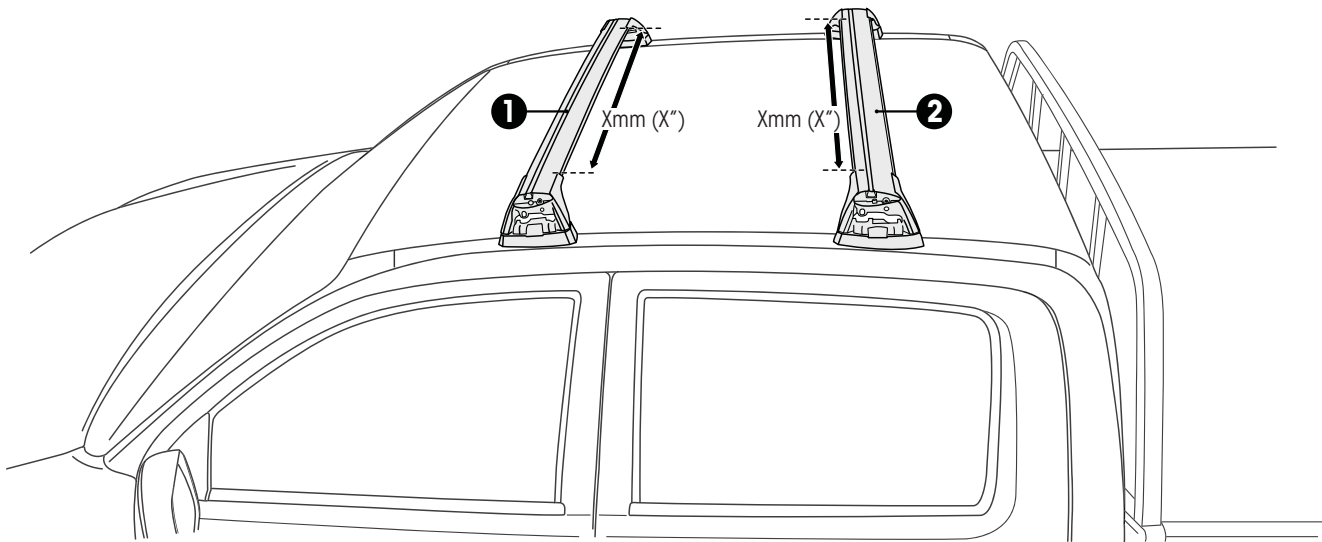

F/T

x10

a

x4

3

		1	2
Holden Colorado Crew Cab LT/LTZ, 4dr Ute 12 - Aug 16	AU, NZ	X = 905mm (35 5/8")	X = 885mm (34 7/8")
Holden Colorado Crew Cab LTZ, 4dr Ute Sep 16+	AU, NZ	X = 905mm (35 5/8")	X = 885mm (34 7/8")
Chevrolet Colorado Crew Cab LT/LTZ, 4dr Ute 13+	EU	X = 905mm (35 5/8")	X = 885mm (34 7/8")
Isuzu D-Max Eiger, 4dr Ute 12-Apr 17	EU	X = 905mm (35 5/8")	X = 885mm (34 7/8")
Isuzu D-Max Eiger/Yukon 4dr Ute 17+	EU	X = 910mm (35 7/8")	X = 895mm (35 1/4")
Isuzu D-Max LS Crew Cab, 4dr Ute 12-Apr 17	AU	X = 905mm (35 5/8")	X = 885mm (34 7/8")
Isuzu D-Max LS Crew Cab, 4dr Ute May 17+	AU, NZ	X = 910mm (35 7/8")	X = 895mm (35 1/4")
Isuzu D-Max LS Double Cab, 4dr Ute 12-Apr 17	NZ	X = 905mm (35 5/8")	X = 885mm (34 7/8")
Isuzu D-Max Yukon, 4dr Ute 12-Apr 17	EU	X = 905mm (35 5/8")	X = 885mm (34 7/8")
Isuzu KB Double Cab, 4dr Ute 13-Apr 17	ZA	X = 905mm (35 5/8")	X = 885mm (34 7/8")
Isuzu KB LX Double Cab, 4dr Ute May 17+	ZA	X = 910mm (35 7/8")	X = 895mm (35 1/4")