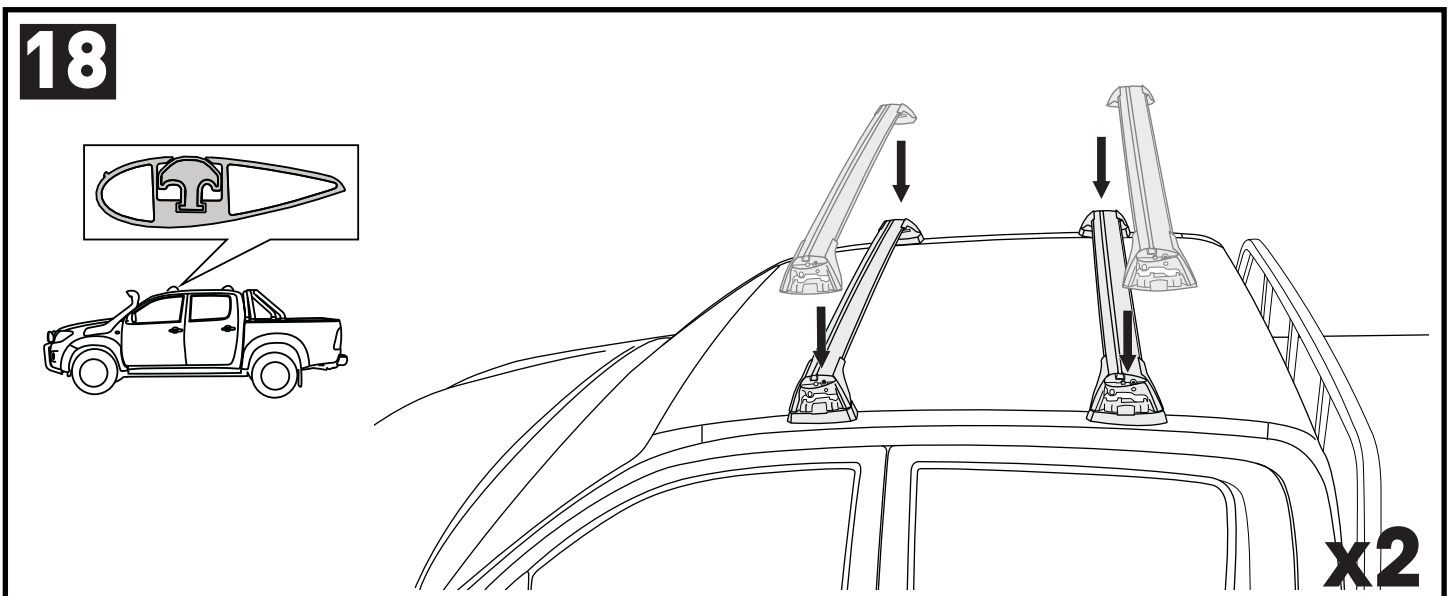

**PLACEMENT • PLATZIERUNG • COLOCACIÓN • MONTAGE • PLASSERING • COLOCAÇÃO • РАЗМЕЩЕНИЕ
MONTAGGIO • UMIESZCZENIE • UMÍSTĚNÍ • UMIESTNENIE • PLAATSING • PLACERING**