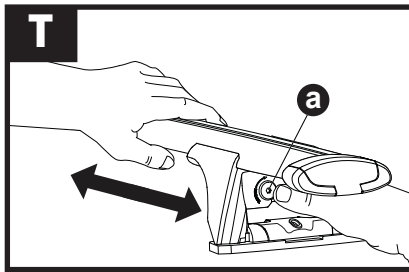

F/T

x10

a

x4

3

		1	2
Holden Colorado Crew Cab LT/LTZ, 4dr Ute 12 - Aug 16	AU, NZ	X = 905mm (35 5/8")	X = 885mm (34 7/8")
Holden Colorado Crew Cab LTZ, 4dr Ute Sep 16+	AU, NZ	X = 905mm (35 5/8")	X = 885mm (34 7/8")
Chevrolet Colorado Crew Cab LT/LTZ, 4dr Ute 13+	EU	X = 905mm (35 5/8")	X = 885mm (34 7/8")
Isuzu D-Max Eiger, 4dr Ute 12-Apr 17	EU	X = 905mm (35 5/8")	X = 885mm (34 7/8")
Isuzu D-Max Eiger/Yukon 4dr Ute 17+	EU	X = 910mm (35 7/8")	X = 895mm (35 1/4")
Isuzu D-Max LS Crew Cab, 4dr Ute 12-Apr 17	AU	X = 905mm (35 5/8")	X = 885mm (34 7/8")
Isuzu D-Max LS Crew Cab, 4dr Ute May 17+	AU, NZ	X = 910mm (35 7/8")	X = 895mm (35 1/4")
Isuzu D-Max LS Double Cab, 4dr Ute 12-Apr 17	NZ	X = 905mm (35 5/8")	X = 885mm (34 7/8")
Isuzu D-Max Yukon, 4dr Ute 12-Apr 17	EU	X = 905mm (35 5/8")	X = 885mm (34 7/8")
Isuzu KB Double Cab, 4dr Ute 13-Apr 17	ZA	X = 905mm (35 5/8")	X = 885mm (34 7/8")
Isuzu KB LX Double Cab, 4dr Ute May 17+	ZA	X = 910mm (35 7/8")	X = 895mm (35 1/4")