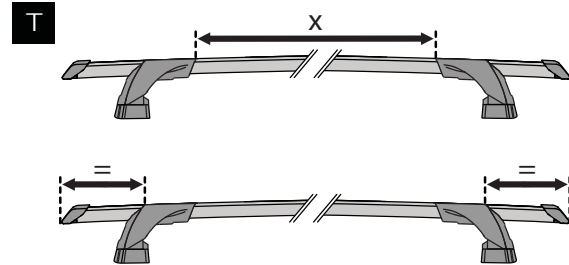

1

F

T

HD

P

x4

2

HD/P

F/T

x10

a

x4

3

		1	2
Holden Colorado Crew Cab LT/LTZ, 4dr Ute 12 - Aug 16	AU, NZ	X = 905mm (35 5/8")	X = 885mm (34 7/8")
Holden Colorado Crew Cab LTZ, 4dr Ute Sep 16+	AU, NZ	X = 905mm (35 5/8")	X = 885mm (34 7/8")
Chevrolet Colorado Crew Cab LT/LTZ, 4dr Ute 13+	EU	X = 905mm (35 5/8")	X = 885mm (34 7/8")
Isuzu D-Max Eiger, 4dr Ute 12-Apr 17	EU	X = 905mm (35 5/8")	X = 885mm (34 7/8")
Isuzu D-Max Eiger/Yukon 4dr Ute 17+	EU	X = 910mm (35 7/8")	X = 895mm (35 1/4")
Isuzu D-Max LS Crew Cab, 4dr Ute 12-Apr 17	AU	X = 905mm (35 5/8")	X = 885mm (34 7/8")
Isuzu D-Max LS Crew Cab, 4dr Ute May 17+	AU, NZ	X = 910mm (35 7/8")	X = 895mm (35 1/4")
Isuzu D-Max LS Double Cab, 4dr Ute 12-Apr 17	NZ	X = 905mm (35 5/8")	X = 885mm (34 7/8")
Isuzu D-Max Yukon, 4dr Ute 12-Apr 17	EU	X = 905mm (35 5/8")	X = 885mm (34 7/8")
Isuzu KB Double Cab, 4dr Ute 13-Apr 17	ZA	X = 905mm (35 5/8")	X = 885mm (34 7/8")
Isuzu KB LX Double Cab, 4dr Ute May 17+	ZA	X = 910mm (35 7/8")	X = 895mm (35 1/4")