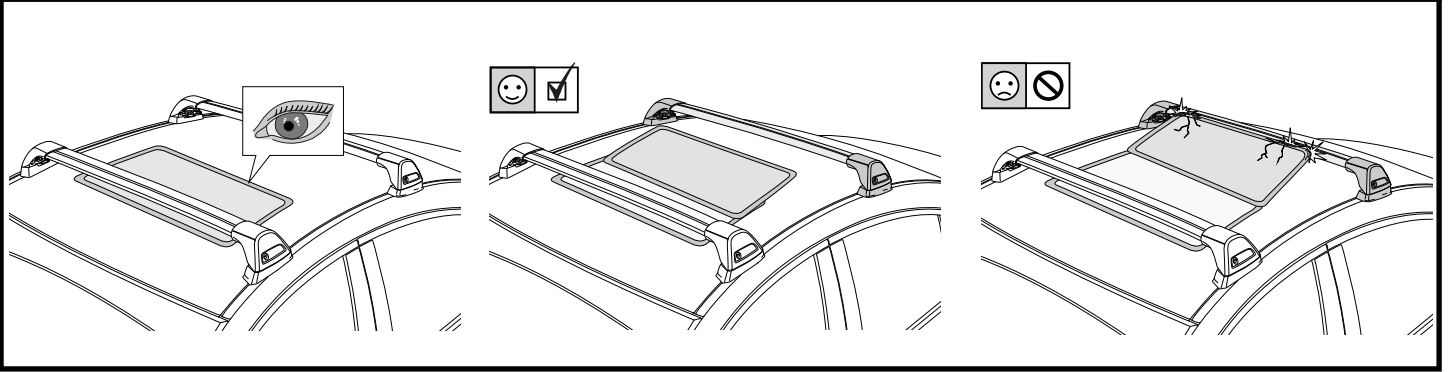

1

F

T

HD

P

x4

2

HD/P

F/T

x10

a

x4