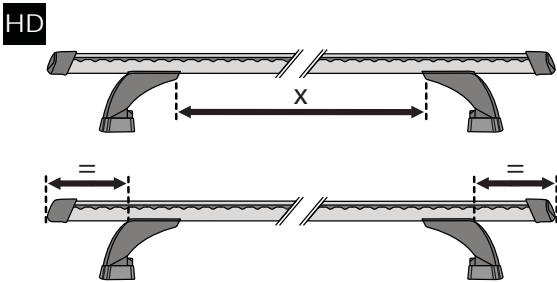

F/T

x10

a

x4

3

		1	2
Holden Colorado Crew Cab LT/LTZ, 4dr Ute 12 - Aug 16	AU, NZ	X = 905mm (35 5/8")	X = 885mm (34 7/8")
Holden Colorado Crew Cab LTZ, 4dr Ute Sep 16+	AU, NZ	X = 905mm (35 5/8")	X = 885mm (34 7/8")
Chevrolet Colorado Crew Cab LT/LTZ, 4dr Ute 13+	EU	X = 905mm (35 5/8")	X = 885mm (34 7/8")
Isuzu D-Max Eiger, 4dr Ute 12-Apr 17	EU	X = 905mm (35 5/8")	X = 885mm (34 7/8")
Isuzu D-Max Eiger/Yukon 4dr Ute 17+	EU	X = 910mm (35 7/8")	X = 895mm (35 1/4")
Isuzu D-Max LS Crew Cab, 4dr Ute 12-Apr 17	AU	X = 905mm (35 5/8")	X = 885mm (34 7/8")
Isuzu D-Max LS Crew Cab, 4dr Ute May 17+	AU, NZ	X = 910mm (35 7/8")	X = 895mm (35 1/4")
Isuzu D-Max LS Double Cab, 4dr Ute 12-Apr 17	NZ	X = 905mm (35 5/8")	X = 885mm (34 7/8")
Isuzu D-Max Yukon, 4dr Ute 12-Apr 17	EU	X = 905mm (35 5/8")	X = 885mm (34 7/8")
Isuzu KB Double Cab, 4dr Ute 13-Apr 17	ZA	X = 905mm (35 5/8")	X = 885mm (34 7/8")
Isuzu KB LX Double Cab, 4dr Ute May 17+	ZA	X = 910mm (35 7/8")	X = 895mm (35 1/4")