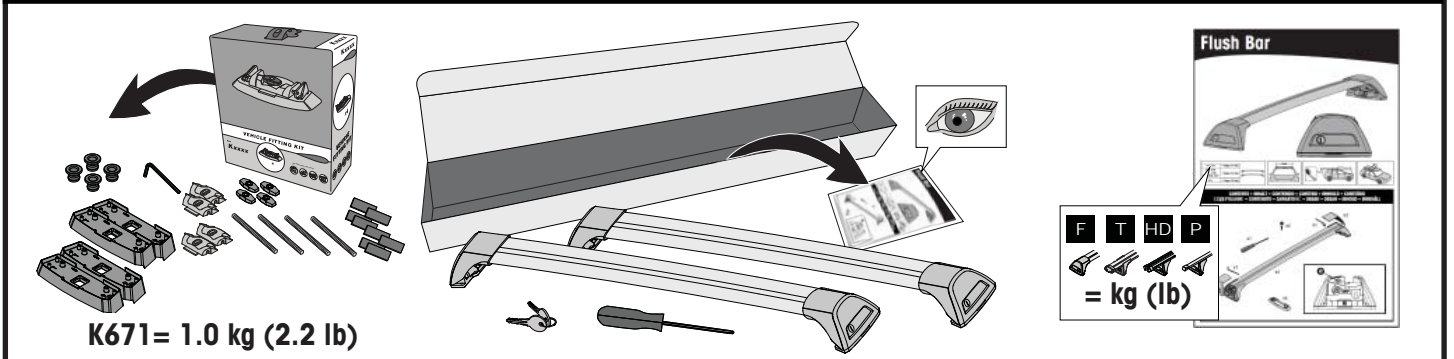

**ATTENTION • ACHTUNG • ATENCIÓN • ATTENTION • OPPMERKSOMHET • ATENÇÃO • ВНИМАНИЕ
ATTENZIONE • UWAGA • UPOZORNĚNÍ • UPOZORNENIE • LET OP • UPPMÄRSAMHET**