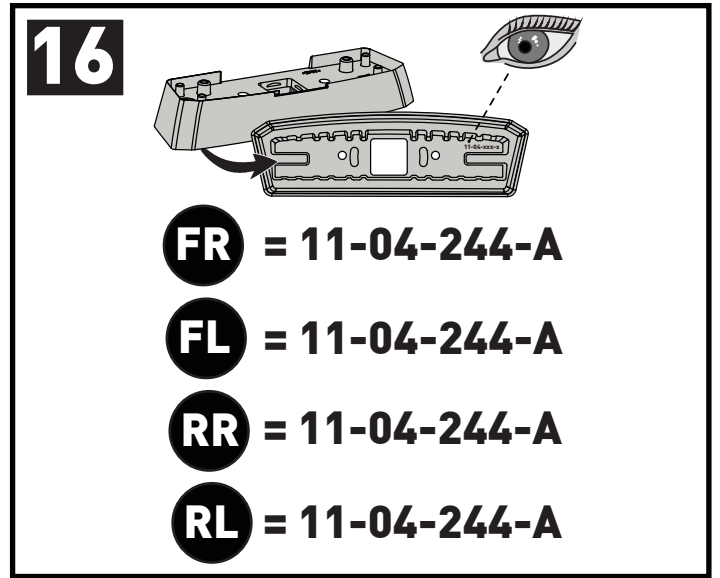

F/T

x10

a

x4

3

		1	2
Holden Colorado Crew Cab LT/LTZ, 4dr Ute 12 - Aug 16	AU, NZ	X = 905mm (35 5/8")	X = 885mm (34 7/8")
Holden Colorado Crew Cab LTZ, 4dr Ute Sep 16+	AU, NZ	X = 905mm (35 5/8")	X = 885mm (34 7/8")
Chevrolet Colorado Crew Cab LT/LTZ, 4dr Ute 13+	EU	X = 905mm (35 5/8")	X = 885mm (34 7/8")
Isuzu D-Max Eiger, 4dr Ute 12-Apr 17	EU	X = 905mm (35 5/8")	X = 885mm (34 7/8")
Isuzu D-Max Eiger/Yukon 4dr Ute 17+	EU	X = 910mm (35 7/8")	X = 895mm (35 1/4")
Isuzu D-Max LS Crew Cab, 4dr Ute 12-Apr 17	AU	X = 905mm (35 5/8")	X = 885mm (34 7/8")
Isuzu D-Max LS Crew Cab, 4dr Ute May 17+	AU, NZ	X = 910mm (35 7/8")	X = 895mm (35 1/4")
Isuzu D-Max LS Double Cab, 4dr Ute 12-Apr 17	NZ	X = 905mm (35 5/8")	X = 885mm (34 7/8")
Isuzu D-Max Yukon, 4dr Ute 12-Apr 17	EU	X = 905mm (35 5/8")	X = 885mm (34 7/8")
Isuzu KB Double Cab, 4dr Ute 13-Apr 17	ZA	X = 905mm (35 5/8")	X = 885mm (34 7/8")
Isuzu KB LX Double Cab, 4dr Ute May 17+	ZA	X = 910mm (35 7/8")	X = 895mm (35 1/4")