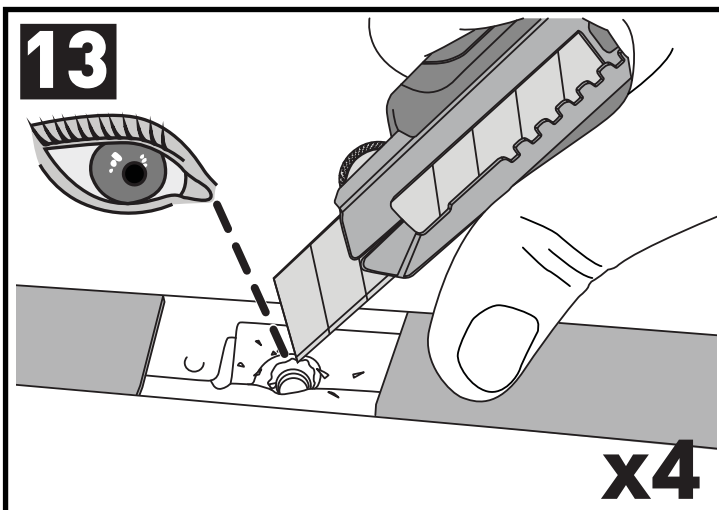

F/T

x10

a

x4

3

		1	2
Holden Colorado Crew Cab LT/LTZ, 4dr Ute 12 - Aug 16	AU, NZ	X = 905mm (35 5/8")	X = 885mm (34 7/8")
Holden Colorado Crew Cab LTZ, 4dr Ute Sep 16+	AU, NZ	X = 905mm (35 5/8")	X = 885mm (34 7/8")
Chevrolet Colorado Crew Cab LT/LTZ, 4dr Ute 13+	EU	X = 905mm (35 5/8")	X = 885mm (34 7/8")
Isuzu D-Max Eiger, 4dr Ute 12-Apr 17	EU	X = 905mm (35 5/8")	X = 885mm (34 7/8")
Isuzu D-Max Eiger/Yukon 4dr Ute 17+	EU	X = 910mm (35 7/8")	X = 895mm (35 1/4")
Isuzu D-Max LS Crew Cab, 4dr Ute 12-Apr 17	AU	X = 905mm (35 5/8")	X = 885mm (34 7/8")
Isuzu D-Max LS Crew Cab, 4dr Ute May 17+	AU, NZ	X = 910mm (35 7/8")	X = 895mm (35 1/4")
Isuzu D-Max LS Double Cab, 4dr Ute 12-Apr 17	NZ	X = 905mm (35 5/8")	X = 885mm (34 7/8")
Isuzu D-Max Yukon, 4dr Ute 12-Apr 17	EU	X = 905mm (35 5/8")	X = 885mm (34 7/8")
Isuzu KB Double Cab, 4dr Ute 13-Apr 17	ZA	X = 905mm (35 5/8")	X = 885mm (34 7/8")
Isuzu KB LX Double Cab, 4dr Ute May 17+	ZA	X = 910mm (35 7/8")	X = 895mm (35 1/4")