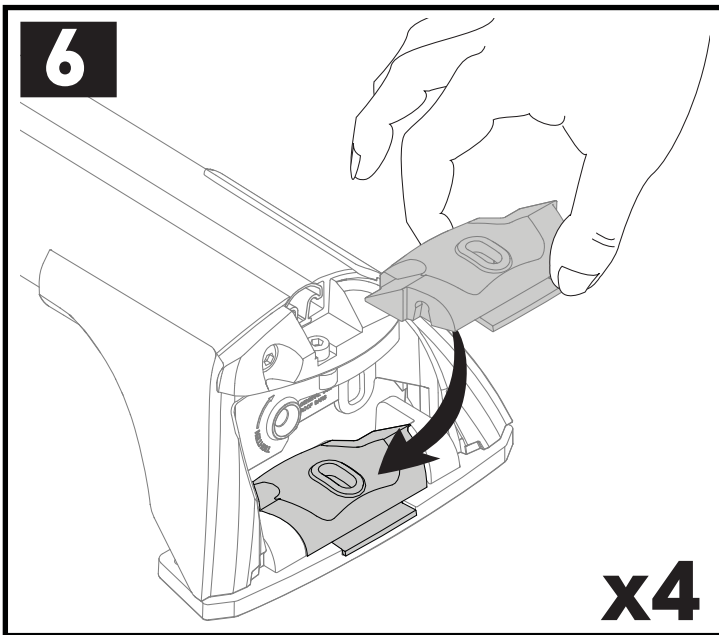

F/T

x10

a

x4

3

		1	2
Holden Colorado Crew Cab LT/LTZ, 4dr Ute 12 - Aug 16	AU, NZ	X = 905mm (35 5/8")	X = 885mm (34 7/8")
Holden Colorado Crew Cab LTZ, 4dr Ute Sep 16+	AU, NZ	X = 905mm (35 5/8")	X = 885mm (34 7/8")
Chevrolet Colorado Crew Cab LT/LTZ, 4dr Ute 13+	EU	X = 905mm (35 5/8")	X = 885mm (34 7/8")
Isuzu D-Max Eiger, 4dr Ute 12-Apr 17	EU	X = 905mm (35 5/8")	X = 885mm (34 7/8")
Isuzu D-Max Eiger/Yukon 4dr Ute 17+	EU	X = 910mm (35 7/8")	X = 895mm (35 1/4")
Isuzu D-Max LS Crew Cab, 4dr Ute 12-Apr 17	AU	X = 905mm (35 5/8")	X = 885mm (34 7/8")
Isuzu D-Max LS Crew Cab, 4dr Ute May 17+	AU, NZ	X = 910mm (35 7/8")	X = 895mm (35 1/4")
Isuzu D-Max LS Double Cab, 4dr Ute 12-Apr 17	NZ	X = 905mm (35 5/8")	X = 885mm (34 7/8")
Isuzu D-Max Yukon, 4dr Ute 12-Apr 17	EU	X = 905mm (35 5/8")	X = 885mm (34 7/8")
Isuzu KB Double Cab, 4dr Ute 13-Apr 17	ZA	X = 905mm (35 5/8")	X = 885mm (34 7/8")
Isuzu KB LX Double Cab, 4dr Ute May 17+	ZA	X = 910mm (35 7/8")	X = 895mm (35 1/4")