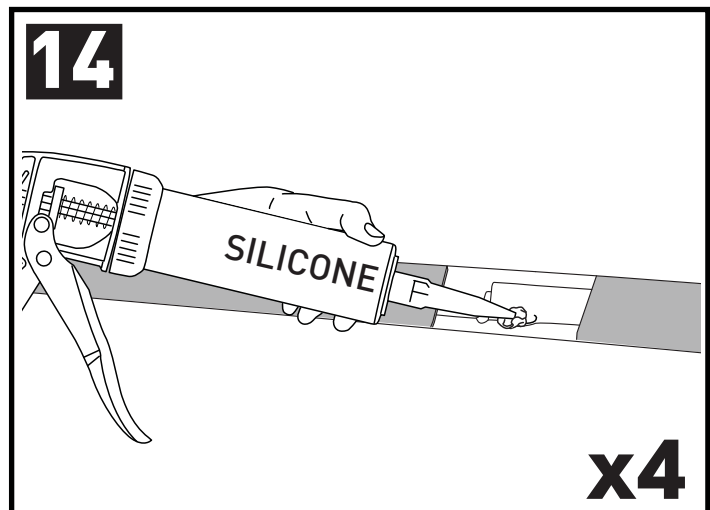

F/T

x10

a

x4

3

		1	2
Holden Colorado Crew Cab LT/LTZ, 4dr Ute 12 - Aug 16	AU, NZ	X = 905mm (35 5/8")	X = 885mm (34 7/8")
Holden Colorado Crew Cab LTZ, 4dr Ute Sep 16+	AU, NZ	X = 905mm (35 5/8")	X = 885mm (34 7/8")
Chevrolet Colorado Crew Cab LT/LTZ, 4dr Ute 13+	EU	X = 905mm (35 5/8")	X = 885mm (34 7/8")
Isuzu D-Max Eiger, 4dr Ute 12-Apr 17	EU	X = 905mm (35 5/8")	X = 885mm (34 7/8")
Isuzu D-Max Eiger/Yukon 4dr Ute 17+	EU	X = 910mm (35 7/8")	X = 895mm (35 1/4")
Isuzu D-Max LS Crew Cab, 4dr Ute 12-Apr 17	AU	X = 905mm (35 5/8")	X = 885mm (34 7/8")
Isuzu D-Max LS Crew Cab, 4dr Ute May 17+	AU, NZ	X = 910mm (35 7/8")	X = 895mm (35 1/4")
Isuzu D-Max LS Double Cab, 4dr Ute 12-Apr 17	NZ	X = 905mm (35 5/8")	X = 885mm (34 7/8")
Isuzu D-Max Yukon, 4dr Ute 12-Apr 17	EU	X = 905mm (35 5/8")	X = 885mm (34 7/8")
Isuzu KB Double Cab, 4dr Ute 13-Apr 17	ZA	X = 905mm (35 5/8")	X = 885mm (34 7/8")
Isuzu KB LX Double Cab, 4dr Ute May 17+	ZA	X = 910mm (35 7/8")	X = 895mm (35 1/4")