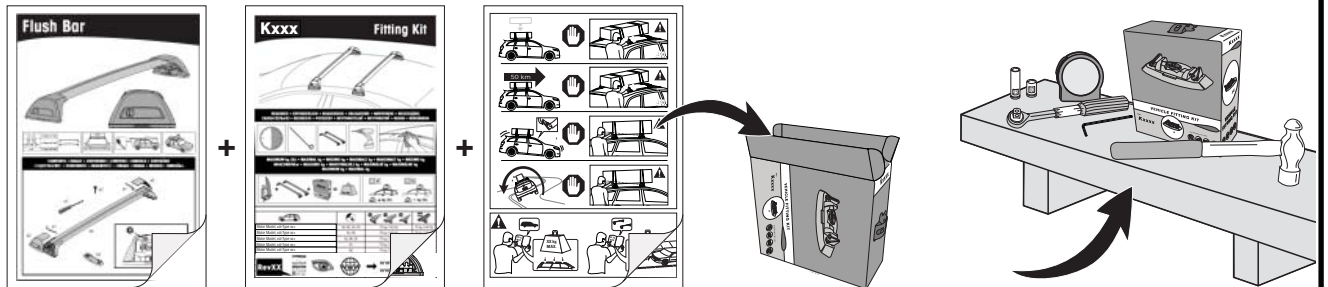

1. **EN** Please read safety and warranty booklet included with this product prior to use. For more information visit your local dealer.
2. **DE** Bitte lesen und beachten Sie die beiliegende Montageanleitung, Sicherheitshinweise und Garantiebedingungen bevor Sie das Produkt montieren/benutzen. Für weitere Informationen kontaktieren Sie bitte Ihren Händler.
3. **ES** Por favor, lea folleto de seguridad y garantía que se incluye con este producto antes de su uso. Para obtener más información, visite a su distribuidor local.
4. **FR** Veuillez lire attentivement le manuel de sécurité et de garantie avant utilisation. Pour plus d'informations, visitez votre concessionnaire local.
5. **NO** Vennligst les hefte om sikkerhet og garanti som er vedlagt dette produkt før det tas i bruk. For mer informasjon ta kontakt med din forhandler.
6. **PT** Por favor leia o manual de segurança e garantia incluído, antes de utilizar o produto. Para mais informações visite o seu revendedor local.
7. **RU** Пожалуйста, ознакомьтесь с инструкцией перед тем, как использовать товар. Для получения более подробной информации обратитесь к местному дилеру.
8. **IT** Si prega di leggere il libretto di sicurezza e garanzia incluso nel prodotto prima dell'uso. Per maggiori informazioni visita il rivenditore locale.
9. **PL** Proszę zapoznać się z warunkami gwarancji i bezpieczeństwa przed użyciem produktu. W celu uzyskania dodatkowych informacji proszę kontaktować się z najbliższym autoryzowanym punktem sprzedaży.
10. **CS** Před použitím si prosím přečtěte přiložené informace o bezpečnosti a záručních podmínkách. Pro více informací navštivte nejbližšího dealera.
11. **SK** Pred použitím si prosím prečítajte priložené informácie o bezpečnosti a záručných podmienkach. Pre viac informácií navštívte najbližšieho diera.
12. **NL** A.U.B. bijgesloten garantie- en veiligheidsinstructies grondig lezen voor gebruik van dit product. Voor meer informatie graag contact opnemen met uw dealer.
13. **SV** Var snabb och läs igenom säkerhets- och garantihäftet som medföljer produkten före användning. För mer information besök din lokala återförsäljare.