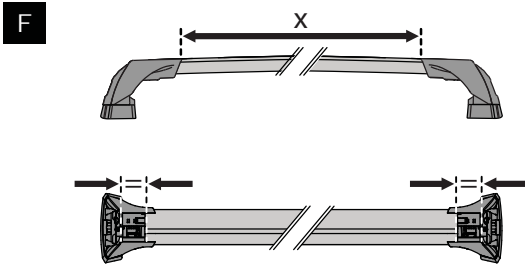

F/T

x10

a

x4

3

		1	2
Holden Colorado Crew Cab LT/LTZ, 4dr Ute 12 - Aug 16	AU, NZ	X = 905mm (35 5/8")	X = 885mm (34 7/8")
Holden Colorado Crew Cab LTZ, 4dr Ute Sep 16+	AU, NZ	X = 905mm (35 5/8")	X = 885mm (34 7/8")
Chevrolet Colorado Crew Cab LT/LTZ, 4dr Ute 13+	EU	X = 905mm (35 5/8")	X = 885mm (34 7/8")
Isuzu D-Max Eiger, 4dr Ute 12-Apr 17	EU	X = 905mm (35 5/8")	X = 885mm (34 7/8")
Isuzu D-Max Eiger/Yukon 4dr Ute 17+	EU	X = 910mm (35 7/8")	X = 895mm (35 1/4")
Isuzu D-Max LS Crew Cab, 4dr Ute 12-Apr 17	AU	X = 905mm (35 5/8")	X = 885mm (34 7/8")
Isuzu D-Max LS Crew Cab, 4dr Ute May 17+	AU, NZ	X = 910mm (35 7/8")	X = 895mm (35 1/4")
Isuzu D-Max LS Double Cab, 4dr Ute 12-Apr 17	NZ	X = 905mm (35 5/8")	X = 885mm (34 7/8")
Isuzu D-Max Yukon, 4dr Ute 12-Apr 17	EU	X = 905mm (35 5/8")	X = 885mm (34 7/8")
Isuzu KB Double Cab, 4dr Ute 13-Apr 17	ZA	X = 905mm (35 5/8")	X = 885mm (34 7/8")
Isuzu KB LX Double Cab, 4dr Ute May 17+	ZA	X = 910mm (35 7/8")	X = 895mm (35 1/4")