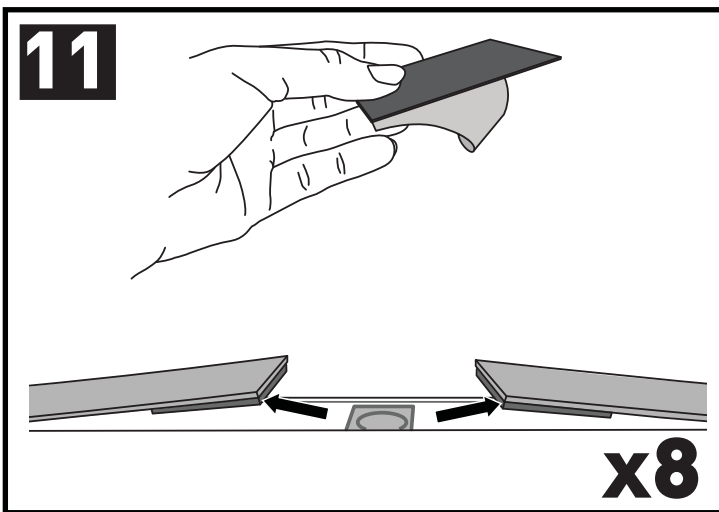

F/T

x10

a

x4

3

		1	2
Holden Colorado Crew Cab LT/LTZ, 4dr Ute 12 - Aug 16	AU, NZ	X = 905mm (35 5/8")	X = 885mm (34 7/8")
Holden Colorado Crew Cab LTZ, 4dr Ute Sep 16+	AU, NZ	X = 905mm (35 5/8")	X = 885mm (34 7/8")
Chevrolet Colorado Crew Cab LT/LTZ, 4dr Ute 13+	EU	X = 905mm (35 5/8")	X = 885mm (34 7/8")
Isuzu D-Max Eiger, 4dr Ute 12-Apr 17	EU	X = 905mm (35 5/8")	X = 885mm (34 7/8")
Isuzu D-Max Eiger/Yukon 4dr Ute 17+	EU	X = 910mm (35 7/8")	X = 895mm (35 1/4")
Isuzu D-Max LS Crew Cab, 4dr Ute 12-Apr 17	AU	X = 905mm (35 5/8")	X = 885mm (34 7/8")
Isuzu D-Max LS Crew Cab, 4dr Ute May 17+	AU, NZ	X = 910mm (35 7/8")	X = 895mm (35 1/4")
Isuzu D-Max LS Double Cab, 4dr Ute 12-Apr 17	NZ	X = 905mm (35 5/8")	X = 885mm (34 7/8")
Isuzu D-Max Yukon, 4dr Ute 12-Apr 17	EU	X = 905mm (35 5/8")	X = 885mm (34 7/8")
Isuzu KB Double Cab, 4dr Ute 13-Apr 17	ZA	X = 905mm (35 5/8")	X = 885mm (34 7/8")
Isuzu KB LX Double Cab, 4dr Ute May 17+	ZA	X = 910mm (35 7/8")	X = 895mm (35 1/4")