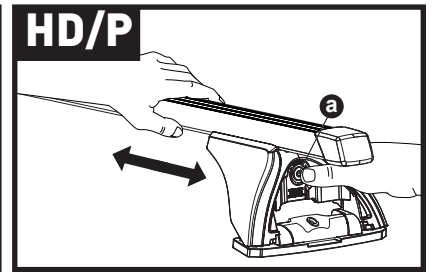

F/T

x10

a

x4

3

		1	2
Holden Colorado Crew Cab LT/LTZ, 4dr Ute 12 - Aug 16	AU, NZ	X = 905mm (35 5/8")	X = 885mm (34 7/8")
Holden Colorado Crew Cab LTZ, 4dr Ute Sep 16+	AU, NZ	X = 905mm (35 5/8")	X = 885mm (34 7/8")
Chevrolet Colorado Crew Cab LT/LTZ, 4dr Ute 13+	EU	X = 905mm (35 5/8")	X = 885mm (34 7/8")
Isuzu D-Max Eiger, 4dr Ute 12-Apr 17	EU	X = 905mm (35 5/8")	X = 885mm (34 7/8")
Isuzu D-Max Eiger/Yukon 4dr Ute 17+	EU	X = 910mm (35 7/8")	X = 895mm (35 1/4")
Isuzu D-Max LS Crew Cab, 4dr Ute 12-Apr 17	AU	X = 905mm (35 5/8")	X = 885mm (34 7/8")
Isuzu D-Max LS Crew Cab, 4dr Ute May 17+	AU, NZ	X = 910mm (35 7/8")	X = 895mm (35 1/4")
Isuzu D-Max LS Double Cab, 4dr Ute 12-Apr 17	NZ	X = 905mm (35 5/8")	X = 885mm (34 7/8")
Isuzu D-Max Yukon, 4dr Ute 12-Apr 17	EU	X = 905mm (35 5/8")	X = 885mm (34 7/8")
Isuzu KB Double Cab, 4dr Ute 13-Apr 17	ZA	X = 905mm (35 5/8")	X = 885mm (34 7/8")
Isuzu KB LX Double Cab, 4dr Ute May 17+	ZA	X = 910mm (35 7/8")	X = 895mm (35 1/4")