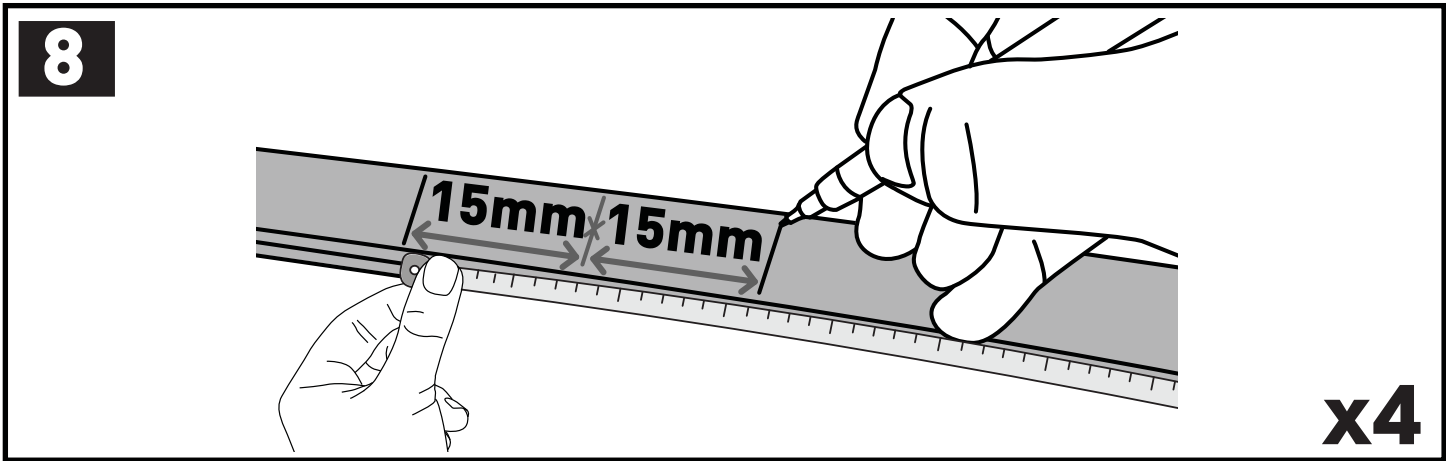

F/T

x10

a

x4

3

		1	2
Holden Colorado Crew Cab LT/LTZ, 4dr Ute 12 - Aug 16	AU, NZ	X = 905mm (35 5/8")	X = 885mm (34 7/8")
Holden Colorado Crew Cab LTZ, 4dr Ute Sep 16+	AU, NZ	X = 905mm (35 5/8")	X = 885mm (34 7/8")
Chevrolet Colorado Crew Cab LT/LTZ, 4dr Ute 13+	EU	X = 905mm (35 5/8")	X = 885mm (34 7/8")
Isuzu D-Max Eiger, 4dr Ute 12-Apr 17	EU	X = 905mm (35 5/8")	X = 885mm (34 7/8")
Isuzu D-Max Eiger/Yukon 4dr Ute 17+	EU	X = 910mm (35 7/8")	X = 895mm (35 1/4")
Isuzu D-Max LS Crew Cab, 4dr Ute 12-Apr 17	AU	X = 905mm (35 5/8")	X = 885mm (34 7/8")
Isuzu D-Max LS Crew Cab, 4dr Ute May 17+	AU, NZ	X = 910mm (35 7/8")	X = 895mm (35 1/4")
Isuzu D-Max LS Double Cab, 4dr Ute 12-Apr 17	NZ	X = 905mm (35 5/8")	X = 885mm (34 7/8")
Isuzu D-Max Yukon, 4dr Ute 12-Apr 17	EU	X = 905mm (35 5/8")	X = 885mm (34 7/8")
Isuzu KB Double Cab, 4dr Ute 13-Apr 17	ZA	X = 905mm (35 5/8")	X = 885mm (34 7/8")
Isuzu KB LX Double Cab, 4dr Ute May 17+	ZA	X = 910mm (35 7/8")	X = 895mm (35 1/4")