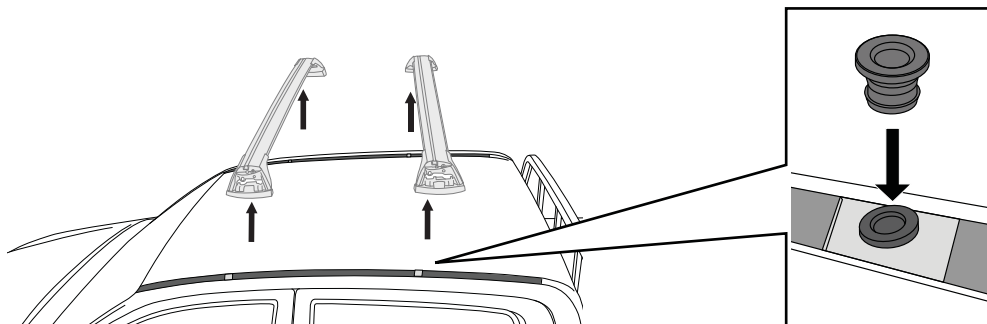

**REMOVAL • ABMONTIEREN • DESMONTAJE • DÉPOSE • FJERNING • REMOÇÃO • УДАЛЕНИЕ
SMONTAGGIO • USUNIĘCIE • ODSTRANĚNÍ • ODSTRÁNENIE • VERWIJDERING • AVMONTERING**

x4

Yakima Australia Pty Ltd
17 Hinkler Court, Brendale
QLD 4500, Australia
1800 143 548
www.prorack.com.au
www.whispbar.com.au

Yakima Europe Coöperatief U.A.
Archimedesbaan 25, 3439
ME Nieuwegein, The Netherlands
+31 2080 81425
www.prorackeurope.eu
www.whispbar.eu

Yakima Products, Inc.
4101 KRUSE WAY
Lake Oswego, OR. 97035 USA
888 925 4621
www.whispbar.com