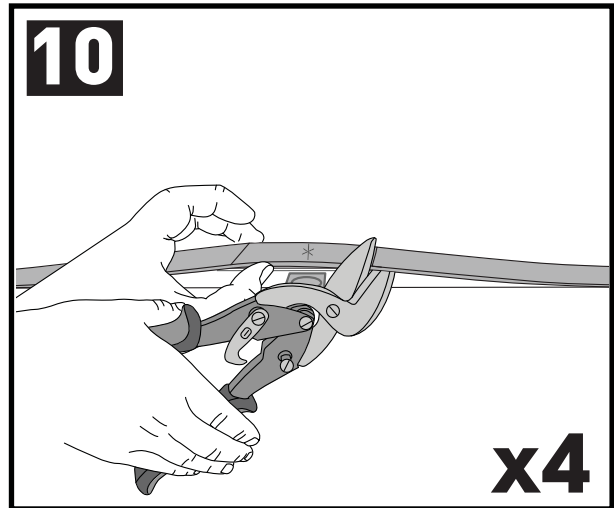

F/T

x10

a

x4

3

		1	2
Holden Colorado Crew Cab LT/LTZ, 4dr Ute 12 - Aug 16	AU, NZ	X = 905mm (35 5/8")	X = 885mm (34 7/8")
Holden Colorado Crew Cab LTZ, 4dr Ute Sep 16+	AU, NZ	X = 905mm (35 5/8")	X = 885mm (34 7/8")
Chevrolet Colorado Crew Cab LT/LTZ, 4dr Ute 13+	EU	X = 905mm (35 5/8")	X = 885mm (34 7/8")
Isuzu D-Max Eiger, 4dr Ute 12-Apr 17	EU	X = 905mm (35 5/8")	X = 885mm (34 7/8")
Isuzu D-Max Eiger/Yukon 4dr Ute 17+	EU	X = 910mm (35 7/8")	X = 895mm (35 1/4")
Isuzu D-Max LS Crew Cab, 4dr Ute 12-Apr 17	AU	X = 905mm (35 5/8")	X = 885mm (34 7/8")
Isuzu D-Max LS Crew Cab, 4dr Ute May 17+	AU, NZ	X = 910mm (35 7/8")	X = 895mm (35 1/4")
Isuzu D-Max LS Double Cab, 4dr Ute 12-Apr 17	NZ	X = 905mm (35 5/8")	X = 885mm (34 7/8")
Isuzu D-Max Yukon, 4dr Ute 12-Apr 17	EU	X = 905mm (35 5/8")	X = 885mm (34 7/8")
Isuzu KB Double Cab, 4dr Ute 13-Apr 17	ZA	X = 905mm (35 5/8")	X = 885mm (34 7/8")
Isuzu KB LX Double Cab, 4dr Ute May 17+	ZA	X = 910mm (35 7/8")	X = 895mm (35 1/4")