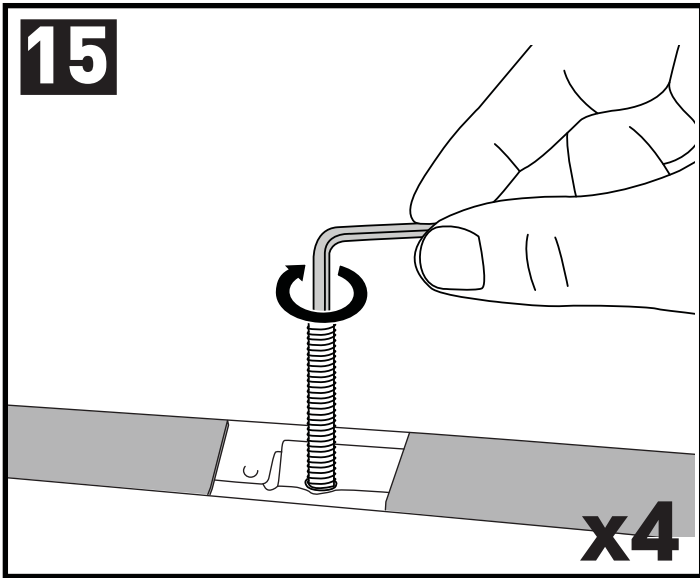

F/T

x10

a

x4

3

		1	2
Holden Colorado Crew Cab LT/LTZ, 4dr Ute 12 - Aug 16	AU, NZ	X = 905mm (35 5/8")	X = 885mm (34 7/8")
Holden Colorado Crew Cab LTZ, 4dr Ute Sep 16+	AU, NZ	X = 905mm (35 5/8")	X = 885mm (34 7/8")
Chevrolet Colorado Crew Cab LT/LTZ, 4dr Ute 13+	EU	X = 905mm (35 5/8")	X = 885mm (34 7/8")
Isuzu D-Max Eiger, 4dr Ute 12-Apr 17	EU	X = 905mm (35 5/8")	X = 885mm (34 7/8")
Isuzu D-Max Eiger/Yukon 4dr Ute 17+	EU	X = 910mm (35 7/8")	X = 895mm (35 1/4")
Isuzu D-Max LS Crew Cab, 4dr Ute 12-Apr 17	AU	X = 905mm (35 5/8")	X = 885mm (34 7/8")
Isuzu D-Max LS Crew Cab, 4dr Ute May 17+	AU, NZ	X = 910mm (35 7/8")	X = 895mm (35 1/4")
Isuzu D-Max LS Double Cab, 4dr Ute 12-Apr 17	NZ	X = 905mm (35 5/8")	X = 885mm (34 7/8")
Isuzu D-Max Yukon, 4dr Ute 12-Apr 17	EU	X = 905mm (35 5/8")	X = 885mm (34 7/8")
Isuzu KB Double Cab, 4dr Ute 13-Apr 17	ZA	X = 905mm (35 5/8")	X = 885mm (34 7/8")
Isuzu KB LX Double Cab, 4dr Ute May 17+	ZA	X = 910mm (35 7/8")	X = 895mm (35 1/4")