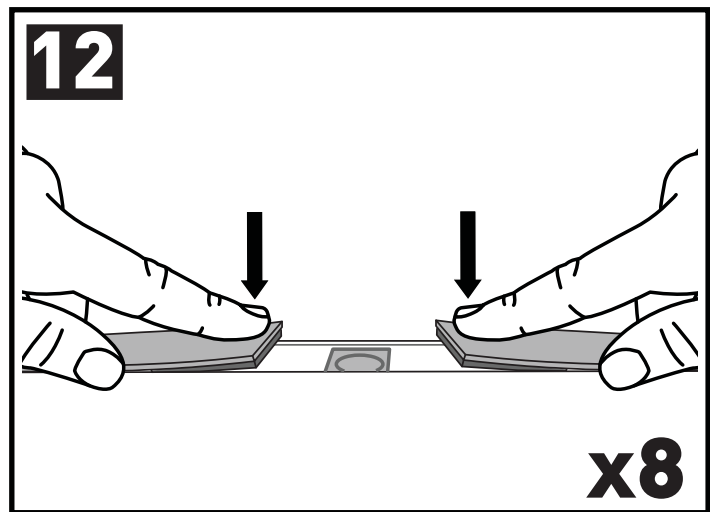

F/T

x10

a

x4

3

		1	2
Holden Colorado Crew Cab LT/LTZ, 4dr Ute 12 - Aug 16	AU, NZ	X = 905mm (35 5/8")	X = 885mm (34 7/8")
Holden Colorado Crew Cab LTZ, 4dr Ute Sep 16+	AU, NZ	X = 905mm (35 5/8")	X = 885mm (34 7/8")
Chevrolet Colorado Crew Cab LT/LTZ, 4dr Ute 13+	EU	X = 905mm (35 5/8")	X = 885mm (34 7/8")
Isuzu D-Max Eiger, 4dr Ute 12-Apr 17	EU	X = 905mm (35 5/8")	X = 885mm (34 7/8")
Isuzu D-Max Eiger/Yukon 4dr Ute 17+	EU	X = 910mm (35 7/8")	X = 895mm (35 1/4")
Isuzu D-Max LS Crew Cab, 4dr Ute 12-Apr 17	AU	X = 905mm (35 5/8")	X = 885mm (34 7/8")
Isuzu D-Max LS Crew Cab, 4dr Ute May 17+	AU, NZ	X = 910mm (35 7/8")	X = 895mm (35 1/4")
Isuzu D-Max LS Double Cab, 4dr Ute 12-Apr 17	NZ	X = 905mm (35 5/8")	X = 885mm (34 7/8")
Isuzu D-Max Yukon, 4dr Ute 12-Apr 17	EU	X = 905mm (35 5/8")	X = 885mm (34 7/8")
Isuzu KB Double Cab, 4dr Ute 13-Apr 17	ZA	X = 905mm (35 5/8")	X = 885mm (34 7/8")
Isuzu KB LX Double Cab, 4dr Ute May 17+	ZA	X = 910mm (35 7/8")	X = 895mm (35 1/4")