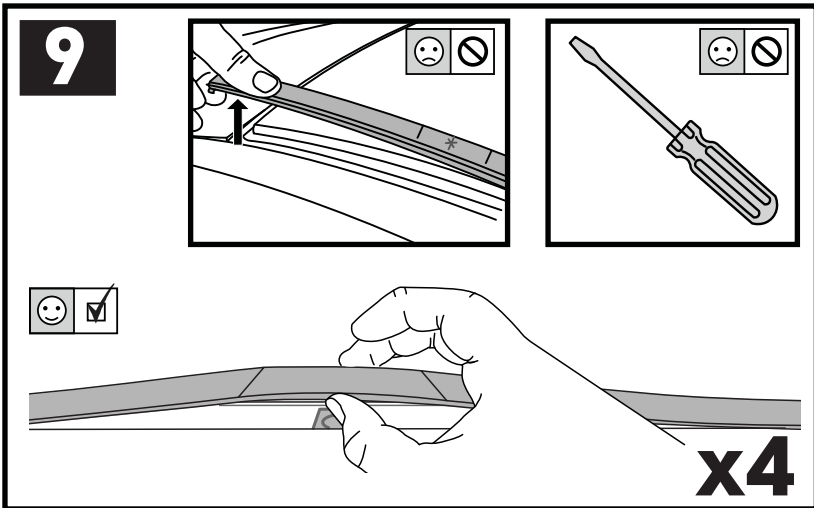

F/T

x10

a

x4

3

		1	2
Holden Colorado Crew Cab LT/LTZ, 4dr Ute 12 - Aug 16	AU, NZ	X = 905mm (35 5/8")	X = 885mm (34 7/8")
Holden Colorado Crew Cab LTZ, 4dr Ute Sep 16+	AU, NZ	X = 905mm (35 5/8")	X = 885mm (34 7/8")
Chevrolet Colorado Crew Cab LT/LTZ, 4dr Ute 13+	EU	X = 905mm (35 5/8")	X = 885mm (34 7/8")
Isuzu D-Max Eiger, 4dr Ute 12-Apr 17	EU	X = 905mm (35 5/8")	X = 885mm (34 7/8")
Isuzu D-Max Eiger/Yukon 4dr Ute 17+	EU	X = 910mm (35 7/8")	X = 895mm (35 1/4")
Isuzu D-Max LS Crew Cab, 4dr Ute 12-Apr 17	AU	X = 905mm (35 5/8")	X = 885mm (34 7/8")
Isuzu D-Max LS Crew Cab, 4dr Ute May 17+	AU, NZ	X = 910mm (35 7/8")	X = 895mm (35 1/4")
Isuzu D-Max LS Double Cab, 4dr Ute 12-Apr 17	NZ	X = 905mm (35 5/8")	X = 885mm (34 7/8")
Isuzu D-Max Yukon, 4dr Ute 12-Apr 17	EU	X = 905mm (35 5/8")	X = 885mm (34 7/8")
Isuzu KB Double Cab, 4dr Ute 13-Apr 17	ZA	X = 905mm (35 5/8")	X = 885mm (34 7/8")
Isuzu KB LX Double Cab, 4dr Ute May 17+	ZA	X = 910mm (35 7/8")	X = 895mm (35 1/4")