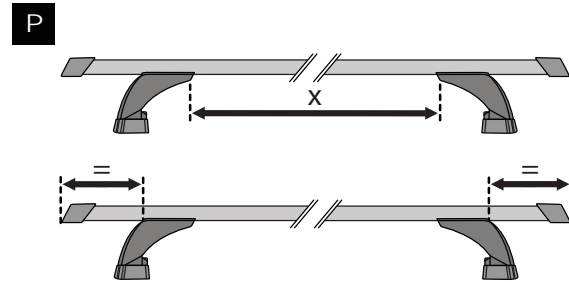

F/T

x10

a

x4

3

		1	2
Holden Colorado Crew Cab LT/LTZ, 4dr Ute 12 - Aug 16	AU, NZ	X = 905mm (35 5/8")	X = 885mm (34 7/8")
Holden Colorado Crew Cab LTZ, 4dr Ute Sep 16+	AU, NZ	X = 905mm (35 5/8")	X = 885mm (34 7/8")
Chevrolet Colorado Crew Cab LT/LTZ, 4dr Ute 13+	EU	X = 905mm (35 5/8")	X = 885mm (34 7/8")
Isuzu D-Max Eiger, 4dr Ute 12-Apr 17	EU	X = 905mm (35 5/8")	X = 885mm (34 7/8")
Isuzu D-Max Eiger/Yukon 4dr Ute 17+	EU	X = 910mm (35 7/8")	X = 895mm (35 1/4")
Isuzu D-Max LS Crew Cab, 4dr Ute 12-Apr 17	AU	X = 905mm (35 5/8")	X = 885mm (34 7/8")
Isuzu D-Max LS Crew Cab, 4dr Ute May 17+	AU, NZ	X = 910mm (35 7/8")	X = 895mm (35 1/4")
Isuzu D-Max LS Double Cab, 4dr Ute 12-Apr 17	NZ	X = 905mm (35 5/8")	X = 885mm (34 7/8")
Isuzu D-Max Yukon, 4dr Ute 12-Apr 17	EU	X = 905mm (35 5/8")	X = 885mm (34 7/8")
Isuzu KB Double Cab, 4dr Ute 13-Apr 17	ZA	X = 905mm (35 5/8")	X = 885mm (34 7/8")
Isuzu KB LX Double Cab, 4dr Ute May 17+	ZA	X = 910mm (35 7/8")	X = 895mm (35 1/4")