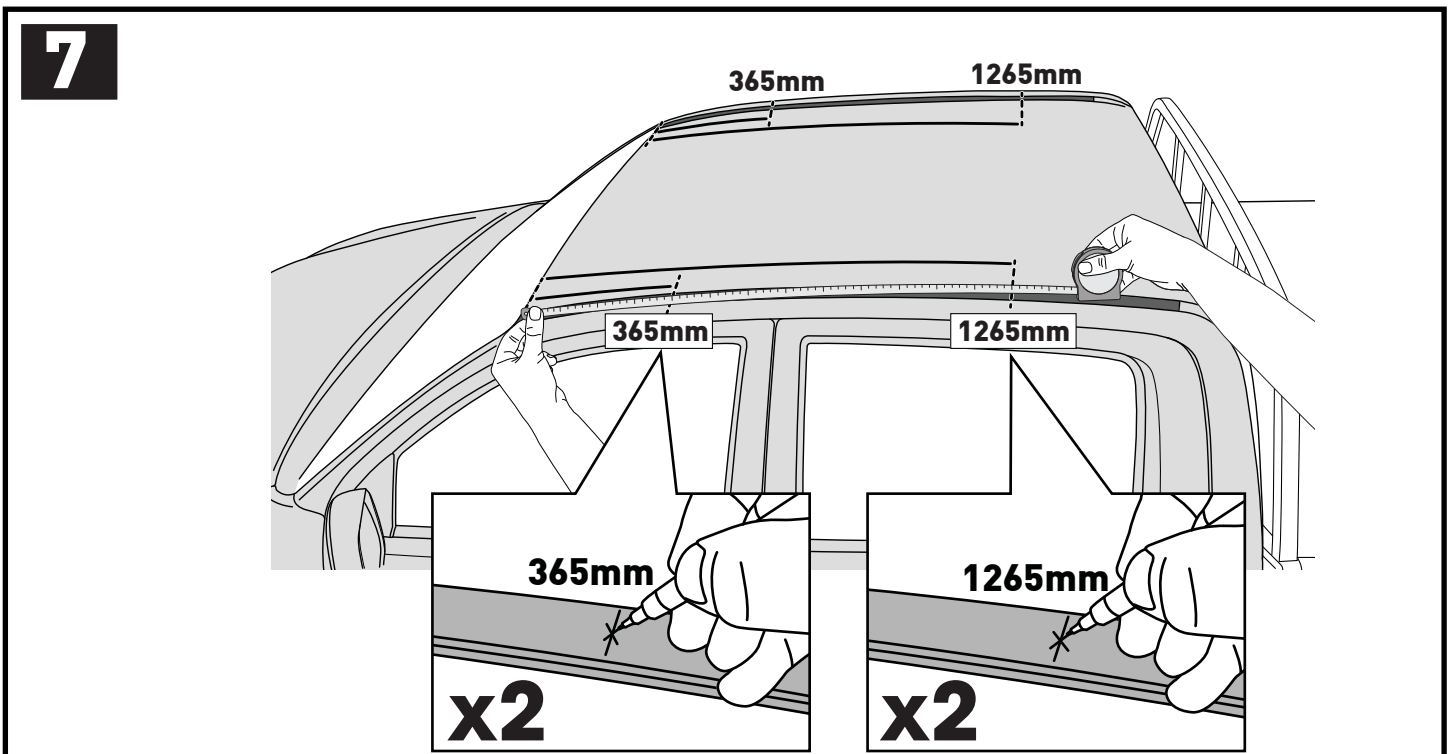

F/T

x10

a

x4

3

		1	2
Holden Colorado Crew Cab LT/LTZ, 4dr Ute 12 - Aug 16	AU, NZ	X = 905mm (35 5/8")	X = 885mm (34 7/8")
Holden Colorado Crew Cab LTZ, 4dr Ute Sep 16+	AU, NZ	X = 905mm (35 5/8")	X = 885mm (34 7/8")
Chevrolet Colorado Crew Cab LT/LTZ, 4dr Ute 13+	EU	X = 905mm (35 5/8")	X = 885mm (34 7/8")
Isuzu D-Max Eiger, 4dr Ute 12-Apr 17	EU	X = 905mm (35 5/8")	X = 885mm (34 7/8")
Isuzu D-Max Eiger/Yukon 4dr Ute 17+	EU	X = 910mm (35 7/8")	X = 895mm (35 1/4")
Isuzu D-Max LS Crew Cab, 4dr Ute 12-Apr 17	AU	X = 905mm (35 5/8")	X = 885mm (34 7/8")
Isuzu D-Max LS Crew Cab, 4dr Ute May 17+	AU, NZ	X = 910mm (35 7/8")	X = 895mm (35 1/4")
Isuzu D-Max LS Double Cab, 4dr Ute 12-Apr 17	NZ	X = 905mm (35 5/8")	X = 885mm (34 7/8")
Isuzu D-Max Yukon, 4dr Ute 12-Apr 17	EU	X = 905mm (35 5/8")	X = 885mm (34 7/8")
Isuzu KB Double Cab, 4dr Ute 13-Apr 17	ZA	X = 905mm (35 5/8")	X = 885mm (34 7/8")
Isuzu KB LX Double Cab, 4dr Ute May 17+	ZA	X = 910mm (35 7/8")	X = 895mm (35 1/4")