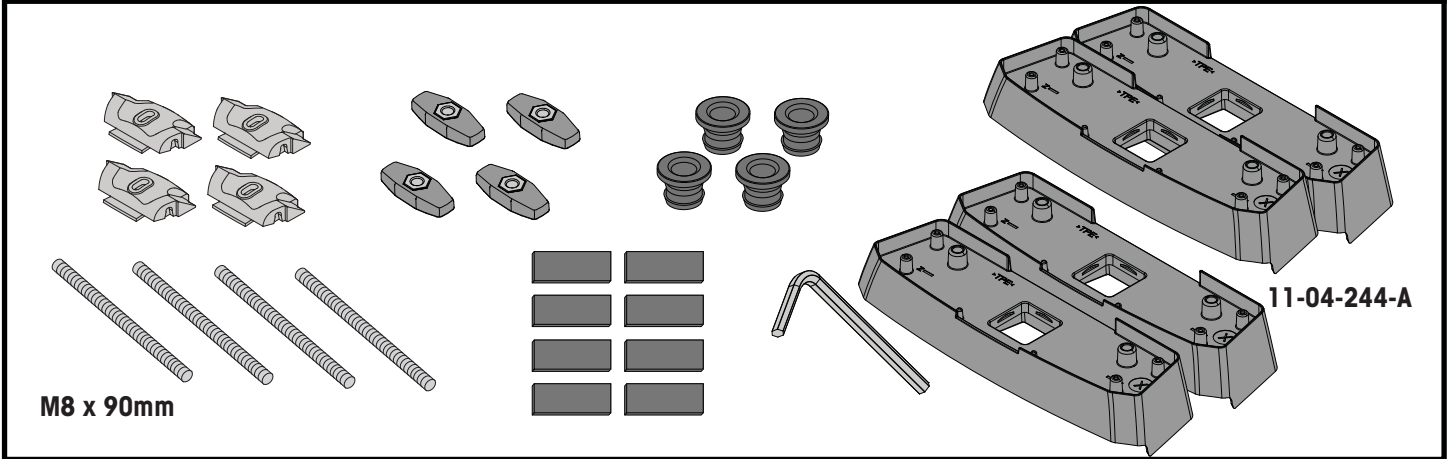

**CONTENTS • INHALT • CONTENIDO • CONTENU • INNHOLD • CONTEÚDO • СОДЕРЖАНИЕ • CONTENUTO
ZAWARTOŚĆ • OBSAH • OBSAH • INHOUD • INNEHÅLL**