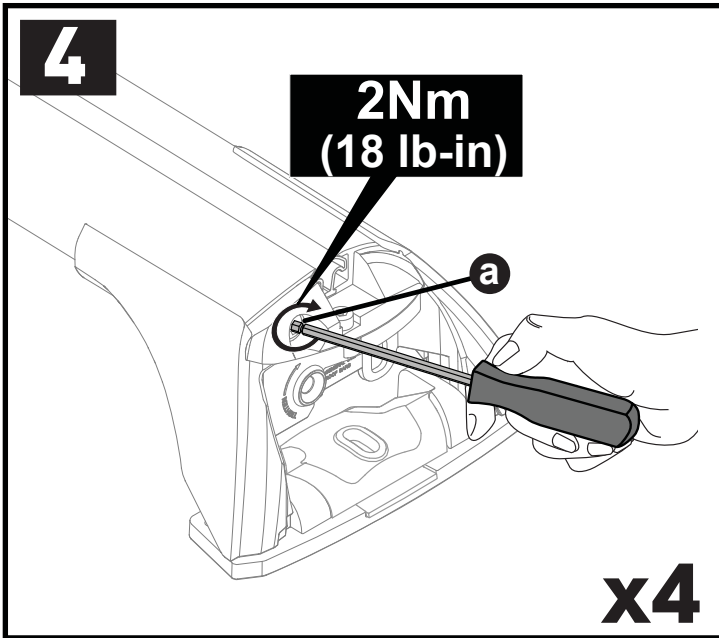

F/T

x10

a

x4

3

		1	2
Holden Colorado Crew Cab LT/LTZ, 4dr Ute 12 - Aug 16	AU, NZ	X = 905mm (35 5/8")	X = 885mm (34 7/8")
Holden Colorado Crew Cab LTZ, 4dr Ute Sep 16+	AU, NZ	X = 905mm (35 5/8")	X = 885mm (34 7/8")
Chevrolet Colorado Crew Cab LT/LTZ, 4dr Ute 13+	EU	X = 905mm (35 5/8")	X = 885mm (34 7/8")
Isuzu D-Max Eiger, 4dr Ute 12-Apr 17	EU	X = 905mm (35 5/8")	X = 885mm (34 7/8")
Isuzu D-Max Eiger/Yukon 4dr Ute 17+	EU	X = 910mm (35 7/8")	X = 895mm (35 1/4")
Isuzu D-Max LS Crew Cab, 4dr Ute 12-Apr 17	AU	X = 905mm (35 5/8")	X = 885mm (34 7/8")
Isuzu D-Max LS Crew Cab, 4dr Ute May 17+	AU, NZ	X = 910mm (35 7/8")	X = 895mm (35 1/4")
Isuzu D-Max LS Double Cab, 4dr Ute 12-Apr 17	NZ	X = 905mm (35 5/8")	X = 885mm (34 7/8")
Isuzu D-Max Yukon, 4dr Ute 12-Apr 17	EU	X = 905mm (35 5/8")	X = 885mm (34 7/8")
Isuzu KB Double Cab, 4dr Ute 13-Apr 17	ZA	X = 905mm (35 5/8")	X = 885mm (34 7/8")
Isuzu KB LX Double Cab, 4dr Ute May 17+	ZA	X = 910mm (35 7/8")	X = 895mm (35 1/4")