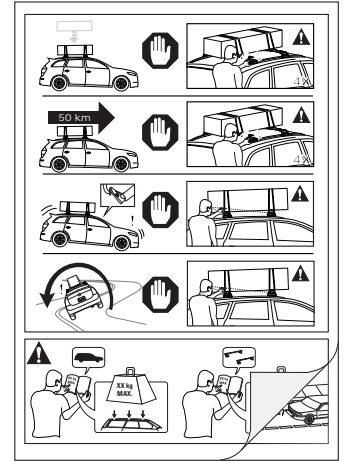

1. **EN** Please read safety and warranty booklet included with this product prior to use. For more information visit your local dealer.
2. **DE** Bitte lesen und beachten Sie die beiliegende Montageanleitung, Sicherheitshinweise und Garantiebedingungen bevor Sie das Produkt montieren/benutzen. Für weitere Informationen kontaktieren Sie bitte Ihren Händler.
3. **ES** Por favor, lea folleto de seguridad y garantía que se incluye con este producto antes de su uso. Para obtener más información, visite a su distribuidor local.
4. **FR** Veuillez lire attentivement le manuel de sécurité et de garantie avant utilisation. Pour plus d'informations, visitez votre concessionnaire local.
5. **NO** Vennligst les hefte om sikkerhet og garanti som er vedlagt dette produkt før det tas i bruk. For mer informasjon ta kontakt med din forhandler.
6. **PT** Por favor leia o manual de segurança e garantia incluído, antes de utilizar o produto. Para mais informações visite o seu revendedor local.
7. **RU** Пожалуйста, ознакомьтесь с инструкцией перед тем, как использовать товар. Для получения более подробной информации обратитесь к местному дилеру.
8. **IT** Si prega di leggere il libretto di sicurezza e garanzia incluso nel prodotto prima dell'uso. Per maggiori informazioni visita il rivenditore locale.
9. **PL** Proszę zapoznać się z warunkami gwarancji i bezpieczeństwa przed użyciem produktu. W celu uzyskania dodatkowych informacji proszę kontaktować się z najbliższym autoryzowanym punktem sprzedaży.
10. **CS** Před použitím si prosím přečtěte přiložené informace o bezpečnosti a záručních podmínkách. Pro více informací navštivte nejbližšího dealera.
11. **SK** Pred použitím si prosím prečítajte priložené informácie o bezpečnosti a záručných podmienkach. Pre viac informácií navštívte najbližšieho diera.
12. **NL** A.U.B. bijgesloten garantie- en veiligheidsinstructies grondig lezen voor gebruik van dit product. Voor meer informatie graag contact opnemen met uw dealer.
13. **SV** Var snabb och läs igenom säkerhets- och garantihäftet som medföljer produkten före användning. För mer information besök din lokala återförsäljare.