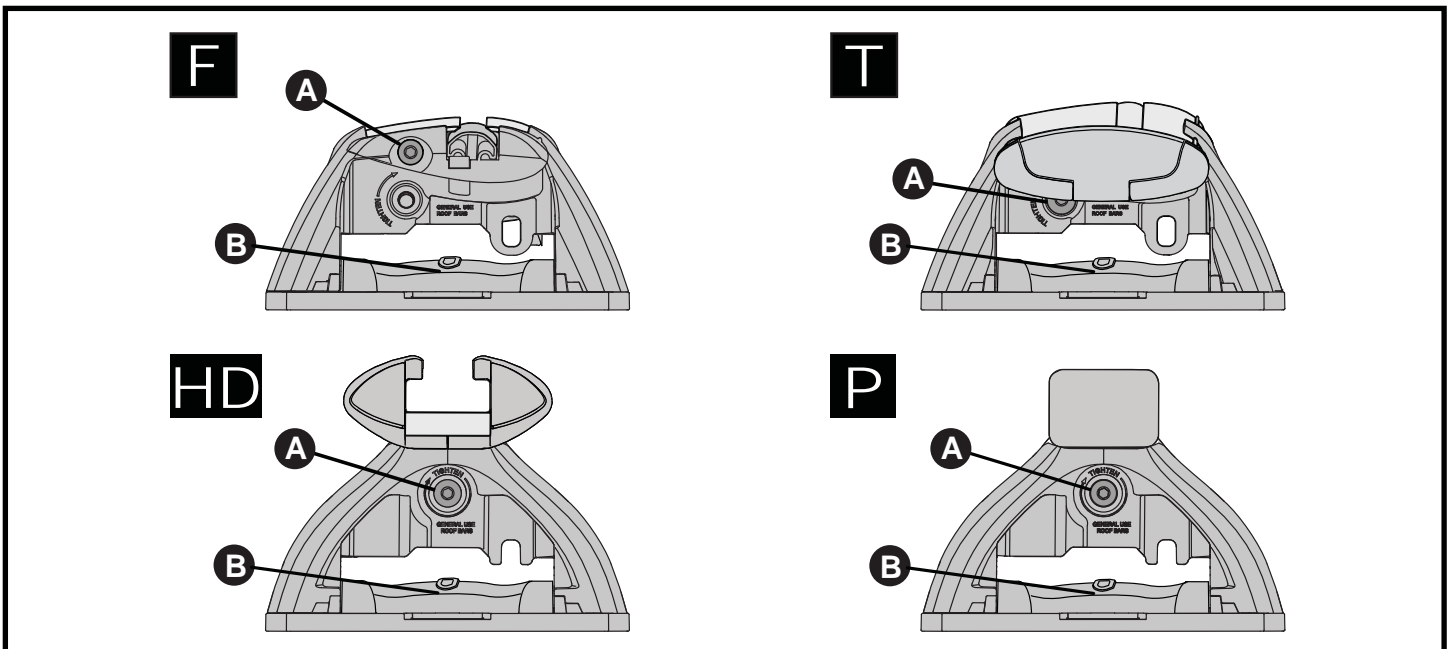

**ATTENTION • ACHTUNG • ATENCIÓN • ATTENTION • OPPMERKSOMHET • ATENÇÃO • ВНИМАНИЕ
ATTENZIONE • UWAGA • UPOZORNĚNÍ • UPOZORNENIE • LET OP • UPPMÄRSAMHET**