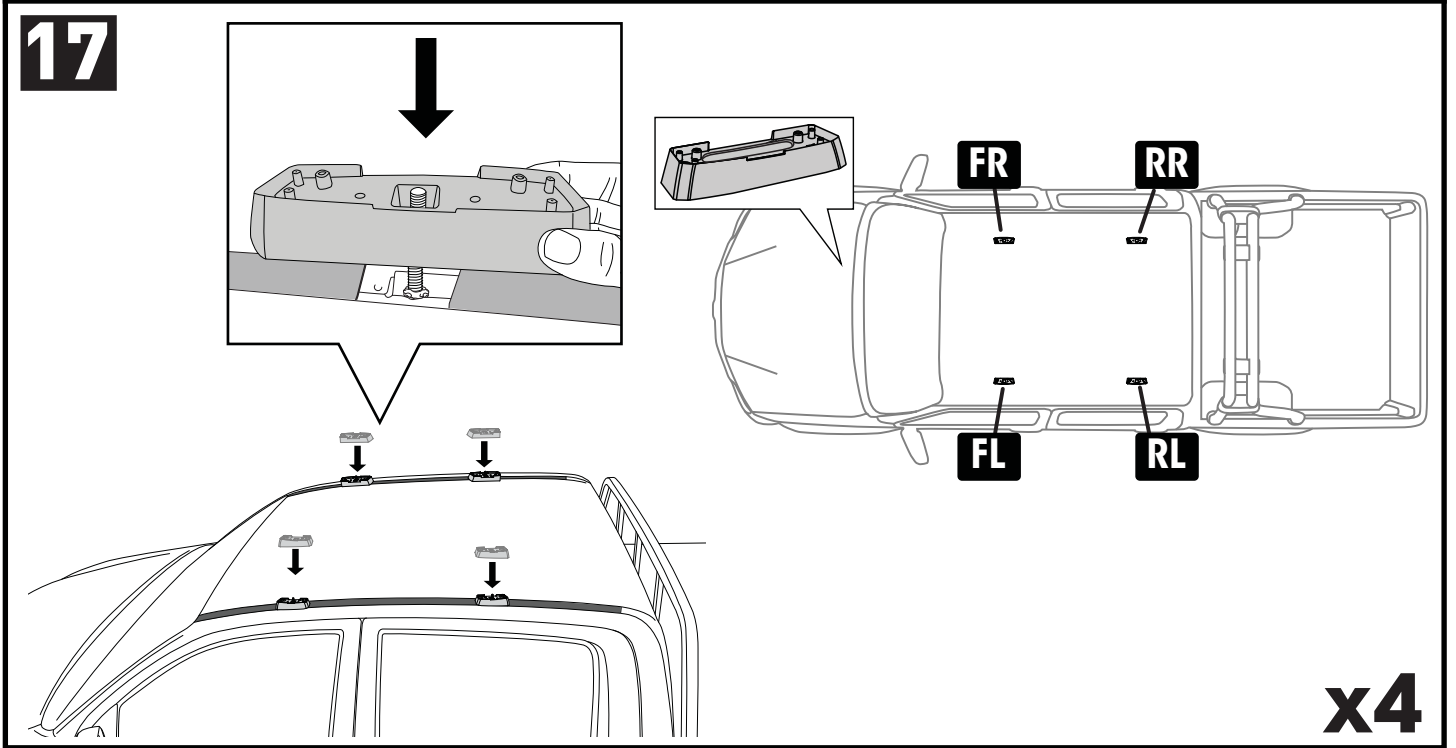

**PLACEMENT • PLATZIERUNG • COLOCACIÓN • MONTAGE • PLASSERING • COLOCAÇÃO • РАЗМЕЩЕНИЕ
MONTAGGIO • UMIESZCZENIE • UMÍSTĚNÍ • UMIESTNENIE • PLAATSING • PLACERING**