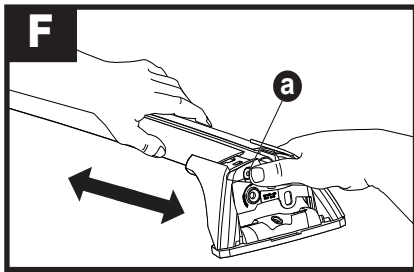

F/T

x10

a

x4

3

		1	2
Holden Colorado Crew Cab LT/LTZ, 4dr Ute 12 - Aug 16	AU, NZ	X = 905mm (35 5/8")	X = 885mm (34 7/8")
Holden Colorado Crew Cab LTZ, 4dr Ute Sep 16+	AU, NZ	X = 905mm (35 5/8")	X = 885mm (34 7/8")
Chevrolet Colorado Crew Cab LT/LTZ, 4dr Ute 13+	EU	X = 905mm (35 5/8")	X = 885mm (34 7/8")
Isuzu D-Max Eiger, 4dr Ute 12-Apr 17	EU	X = 905mm (35 5/8")	X = 885mm (34 7/8")
Isuzu D-Max Eiger/Yukon 4dr Ute 17+	EU	X = 910mm (35 7/8")	X = 895mm (35 1/4")
Isuzu D-Max LS Crew Cab, 4dr Ute 12-Apr 17	AU	X = 905mm (35 5/8")	X = 885mm (34 7/8")
Isuzu D-Max LS Crew Cab, 4dr Ute May 17+	AU, NZ	X = 910mm (35 7/8")	X = 895mm (35 1/4")
Isuzu D-Max LS Double Cab, 4dr Ute 12-Apr 17	NZ	X = 905mm (35 5/8")	X = 885mm (34 7/8")
Isuzu D-Max Yukon, 4dr Ute 12-Apr 17	EU	X = 905mm (35 5/8")	X = 885mm (34 7/8")
Isuzu KB Double Cab, 4dr Ute 13-Apr 17	ZA	X = 905mm (35 5/8")	X = 885mm (34 7/8")
Isuzu KB LX Double Cab, 4dr Ute May 17+	ZA	X = 910mm (35 7/8")	X = 895mm (35 1/4")