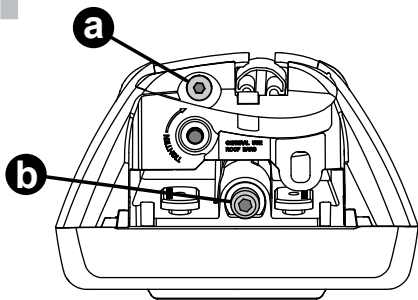

Square Bar/P-Bar (P)

+

+

=

**MAX.
kgs (lbs)**

K812

**= 1.1 kg
(2.5 lbs.)**

F

16

4X

17

4X

18

**3Nm
(27 in-lb)**

4X

19