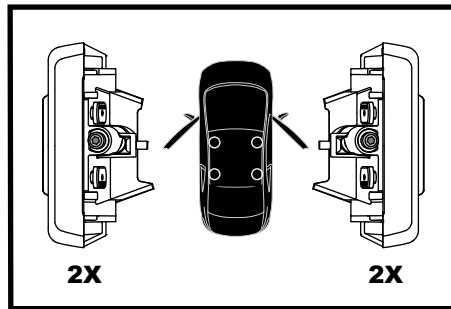

CONTENTS • CONTENUTO • CONTENIDO • INHALT • CONTENUTI

X2

X2

X1

X8

F

T

HD

P

+

+

=

**MAX.
kgs (lbs)**

K812

**= 1.1 kg
(2.5 lbs.)**

F

T

HD

F/T

P