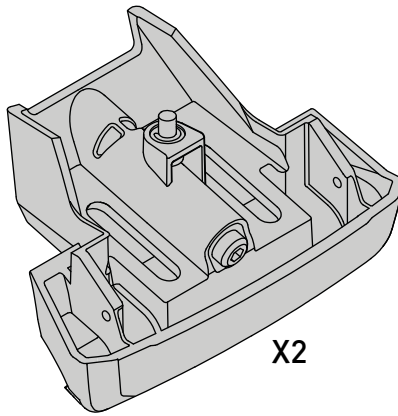

K812

Fitting Kit

MAX kg (lb)

		   
Porsche Macan 5dr SUV 2014+	NZ, AU, EU, ZA, US, CN	75 kg (165 lb)

CONTENTS • CONTENUTO • CONTENIDO • INHALT • CONTENUTI

X2

X2

X1

X8

F

Flush Bar (F)

T

Through Bar (T)

HD

Heavy Duty Bar (HD)

P

Square Bar/P-Bar (P)

+

+

=

**MAX.
kgs (lbs)**

K812

**= 1.1 kg
(2.5 lbs.)**

F