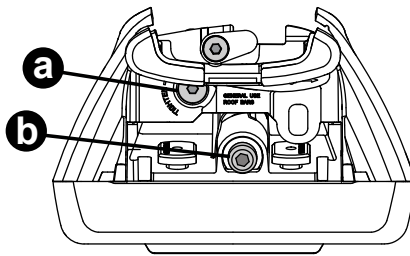

CONTENTS • CONTENUTO • CONTENIDO • INHALT • CONTENUTI

X2

X2

X1

X8

F

T

HD

P

+

+

=

**MAX.
kgs (lbs)**

K812

**= 1.1 kg
(2.5 lbs.)**

F

T

HD

F/T

P